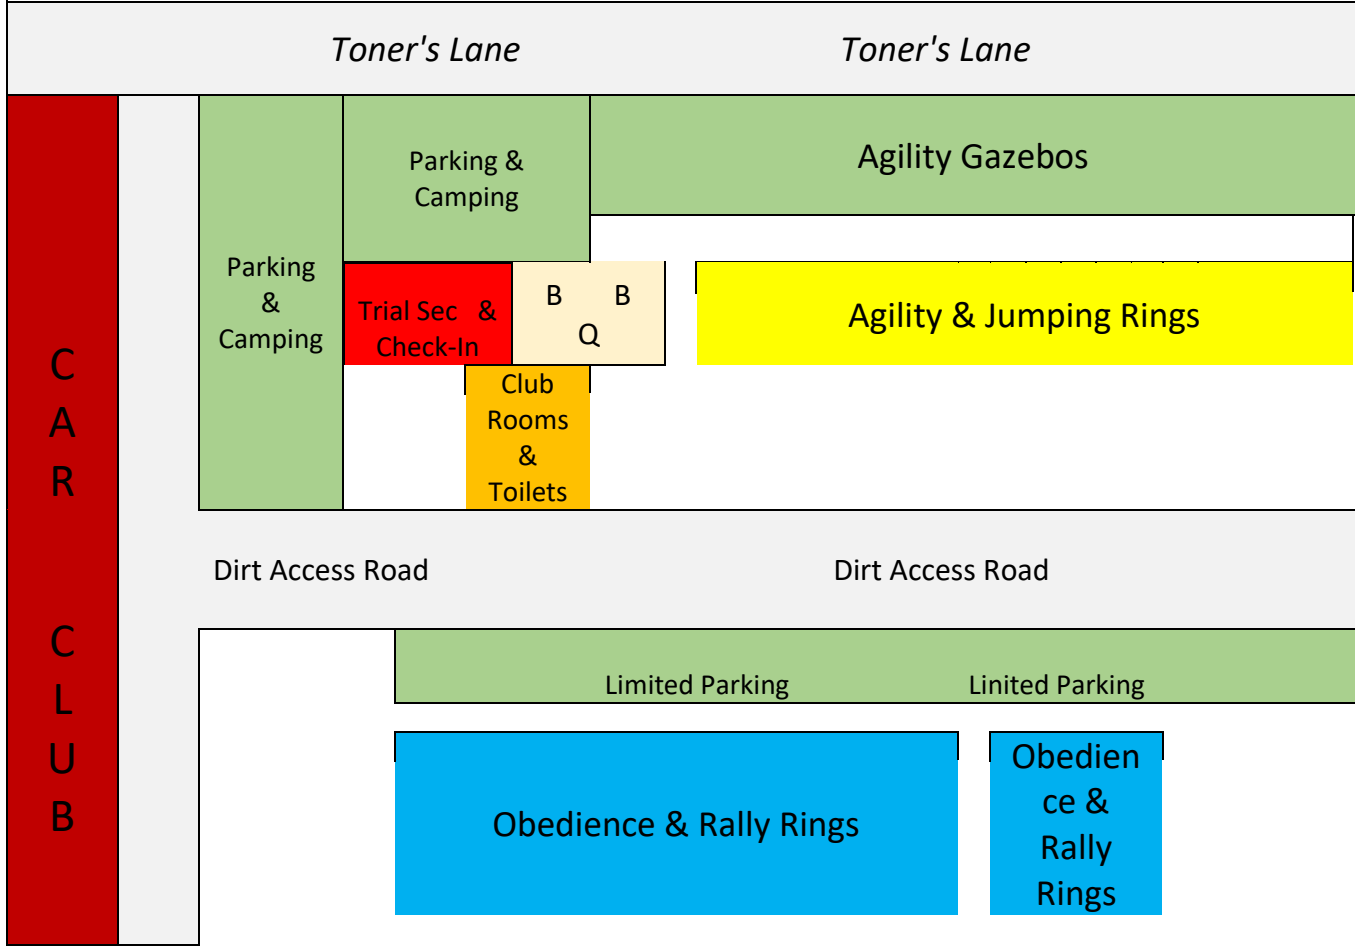

GIPPSLAND OBEDIENCE DOG CLUB; WHOLE GROUNDS MAP