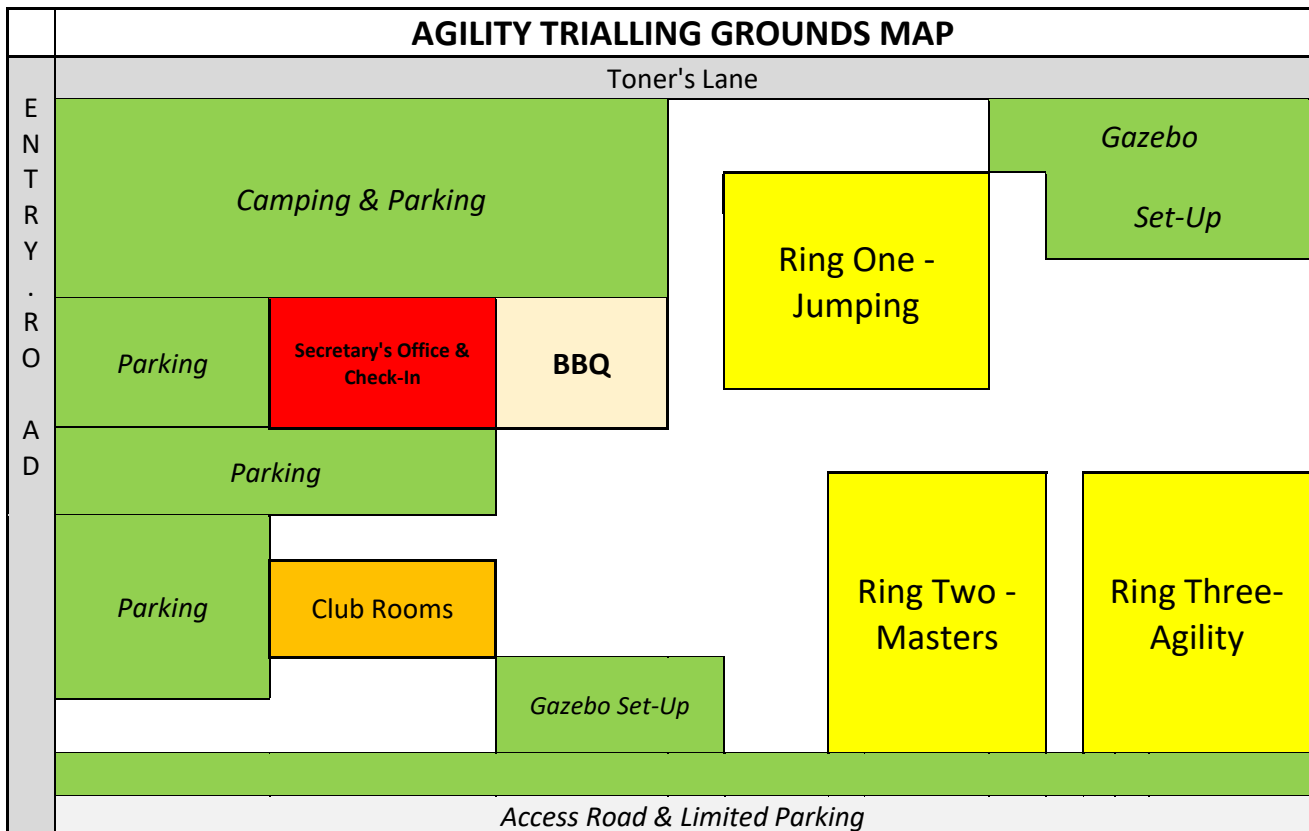

AGILITY TRIALLING GROUNDS MAP