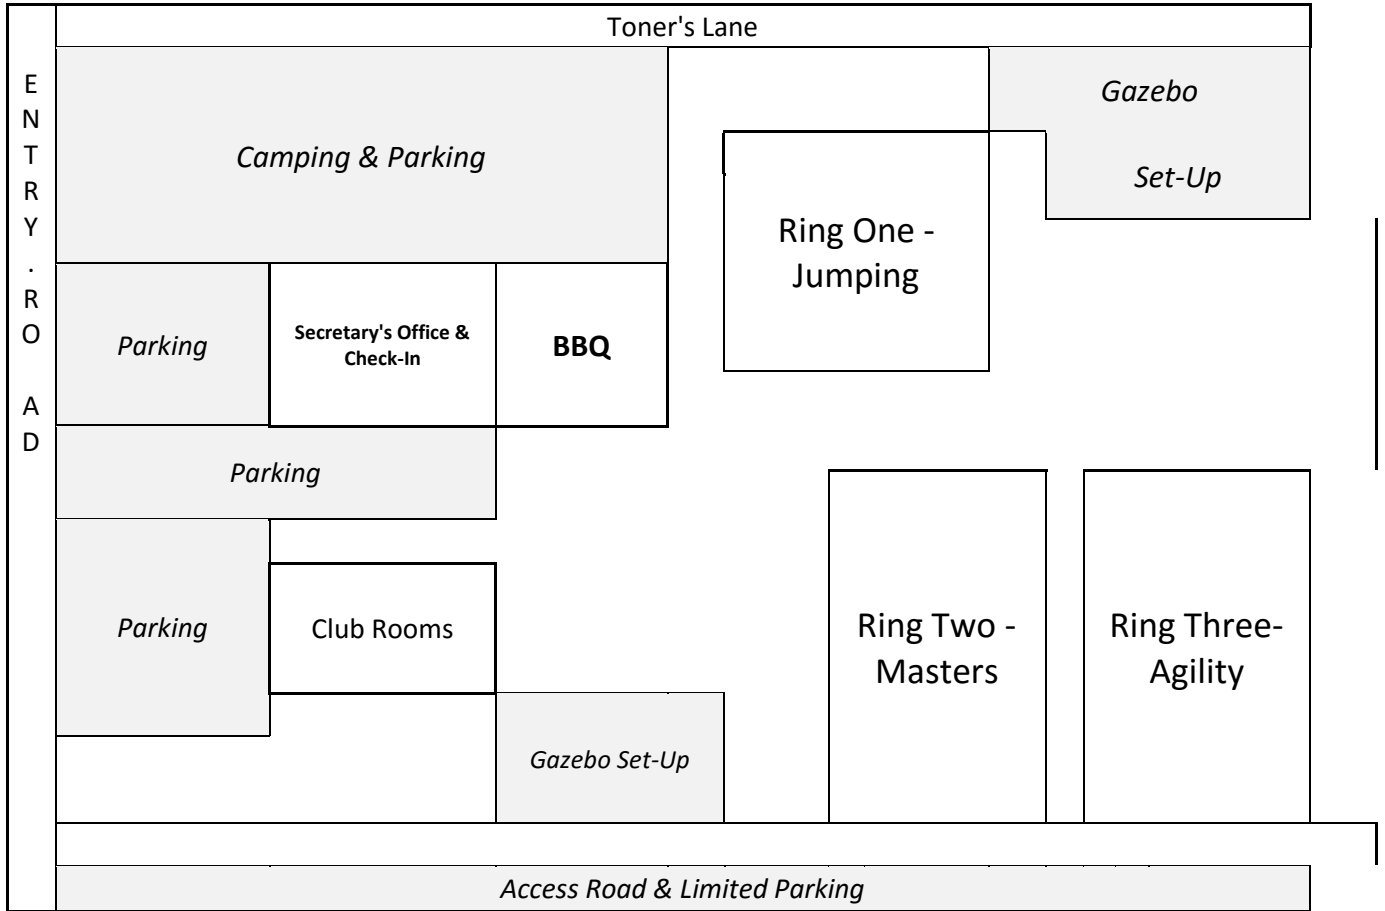

Agility Trial Ground

Ring One
Roger Padfield

JD
JDX
JDO

James Browne

JDO
JDX
JD

Ring Two
Sue Gonelli

JDM
ADM

Lunch Break

Murray Tyler

ADM
JDM

Ring Three
Scott Fletcher

ADX
ADO
AD

Paul Gavin

AD
ADX
ADO

Ring One - Jumping

Jumping Novice - Roger Padfield

610	Alanglen Dunedain Ranger .	Mrs SL and Mr AC	Sanderson
611	Phoenix Brownhill	Lauren	Brownhill
612	Ripa	Kaye	Veal
615	Tehya Destinys Dreamer (AI) RN	Jane	Rule
515	Guirmere Loki	Emily	Irwin
533	Nala Mahoney RN	Susan	Mahoney
537	Nyanga Nite Archer CCD RE FS.S ET	Stacey	Murphy
550	MissHolly RN	T	Stephens
553	Rozate Ruby Jewel RA	Susan	Mahoney
556	Shyla	Thyre	Watt
557	Adensley Popsicle Toes	Anne	Dengate
558	Ashes	Kylie	Bergin
559	Adensley Running Bear	Clare	Terpstra
561	Selectaborda Full O Cheek	Renee	Hall
411	CH. Aukero Limited Edition	Margaret	Keil
307	Pippin	Tegan	Smith