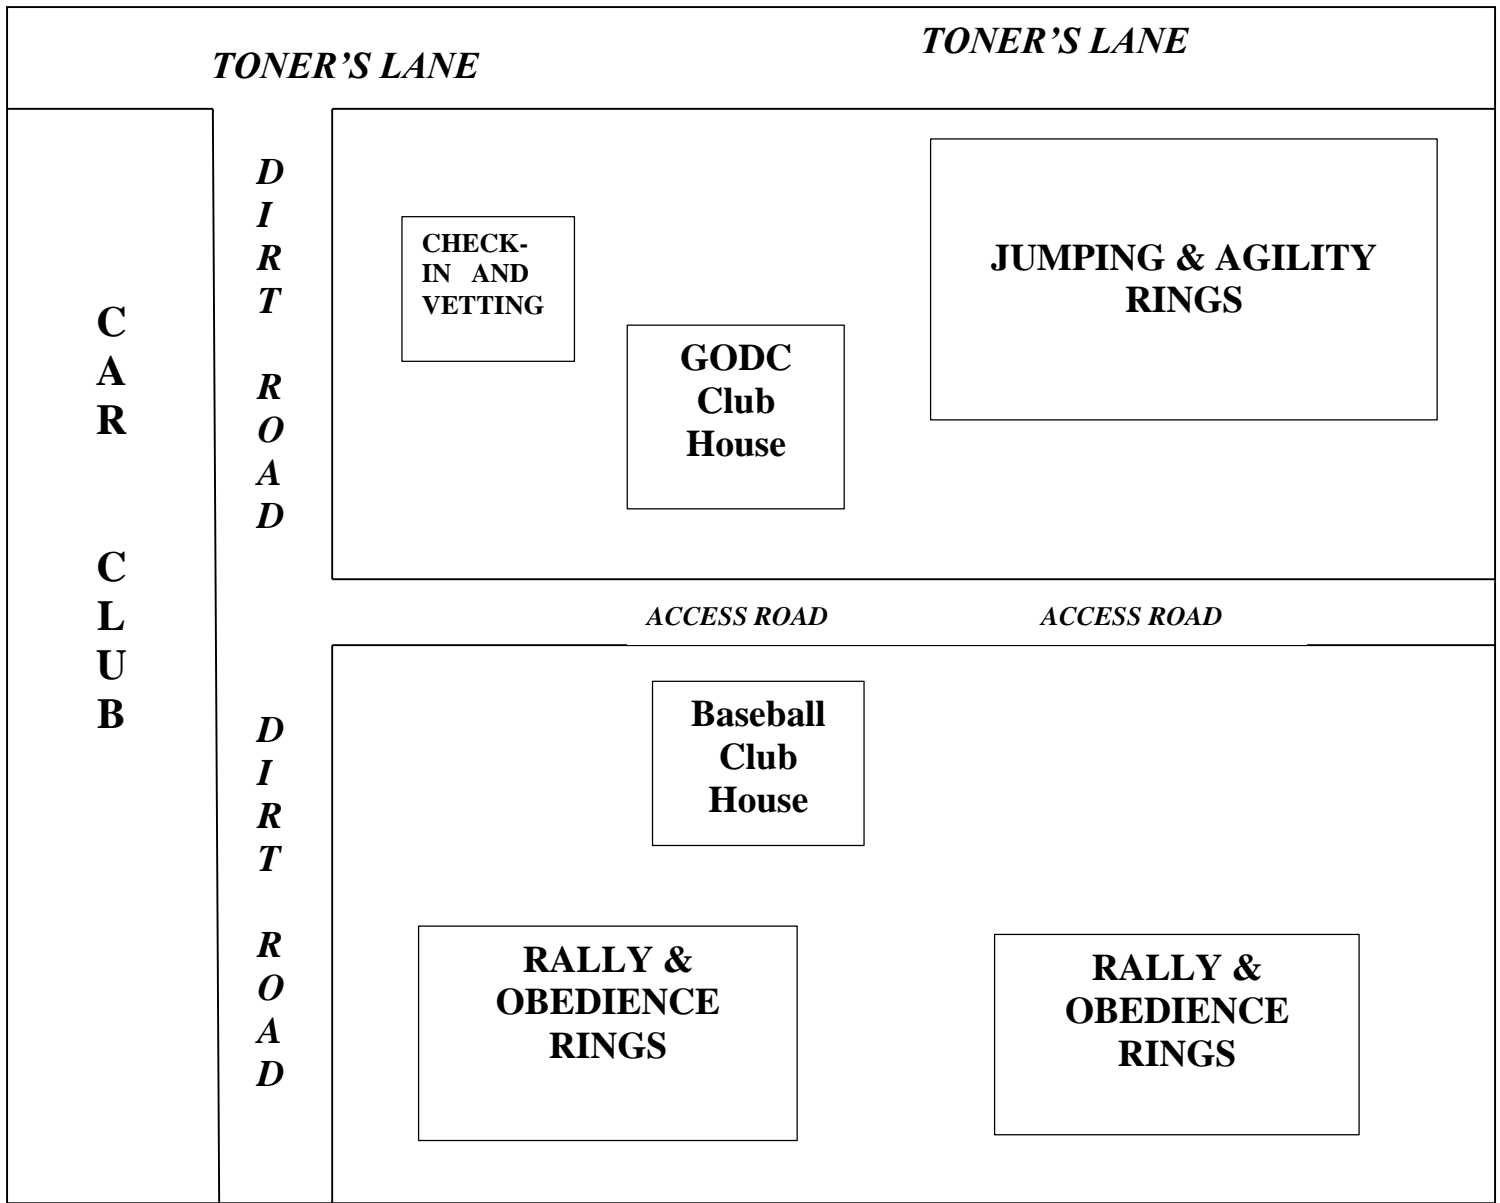

Trial Stats:

470 Total Entries

101 individual dogs with 77 Handlers

5 '200' dogs, 7 '300's', 11 '400's', 63 '500's', & 15 '600's'

61 Bitches, 40 Dogs,

23 Associates, 3 Koolies, 10 Aussies, 37 Border Collies,
2 Finnish Laphunds, 3 Labs, 3 Papillons, 3 Shetland Sheepdogs, 2 Yorkshire Terriers
4 Spaniels (1 English Springer, 2 Welsh Springer, 1 Cocker),

1 each of: ACD, CKCS, Lagotto Romagnolo, Miniature Schnauzer,
Papillon, Lowchen, Miniature Poodle, Dalmation