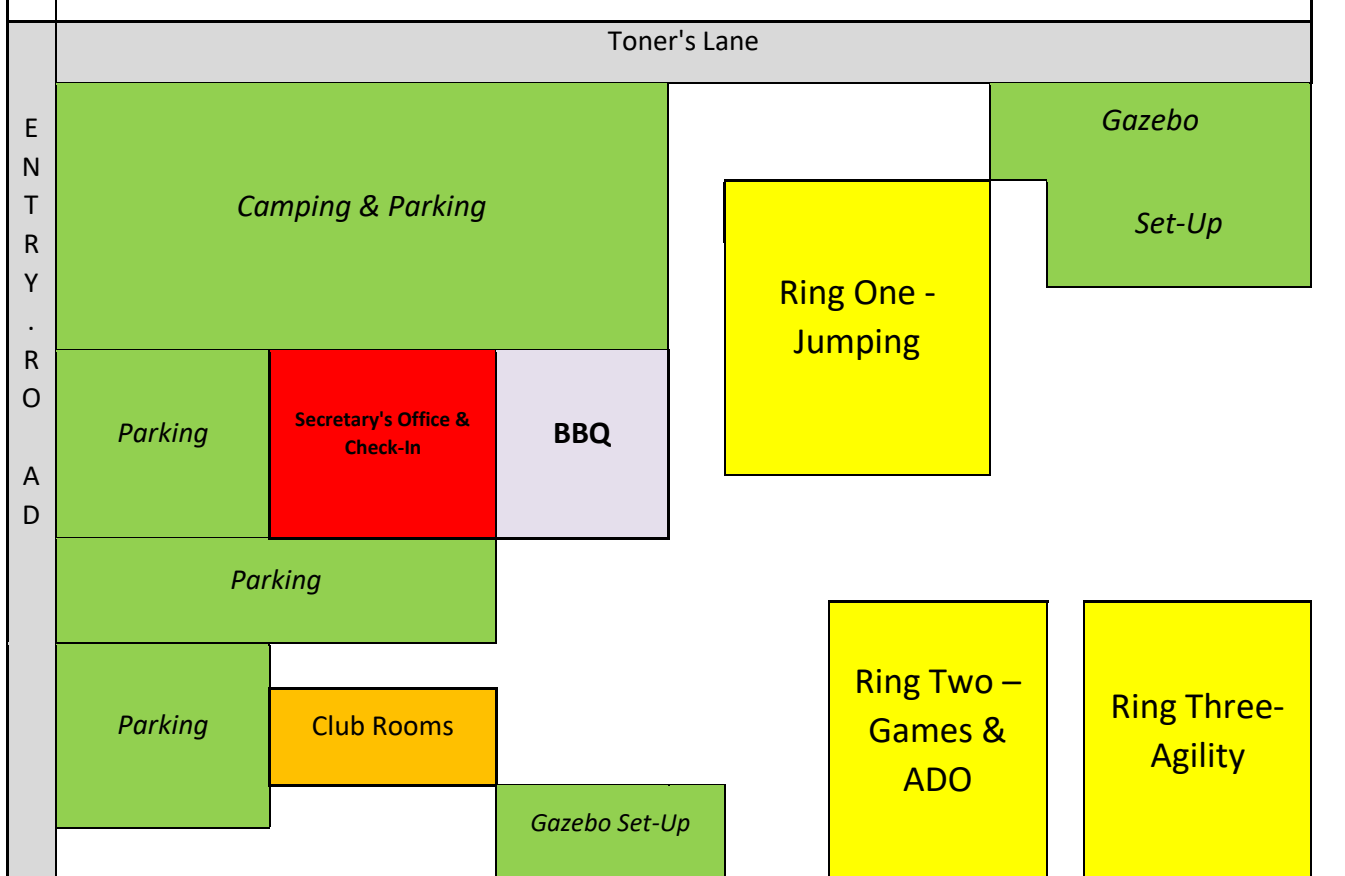

AGILITY TRIALLING GROUNDS MAP