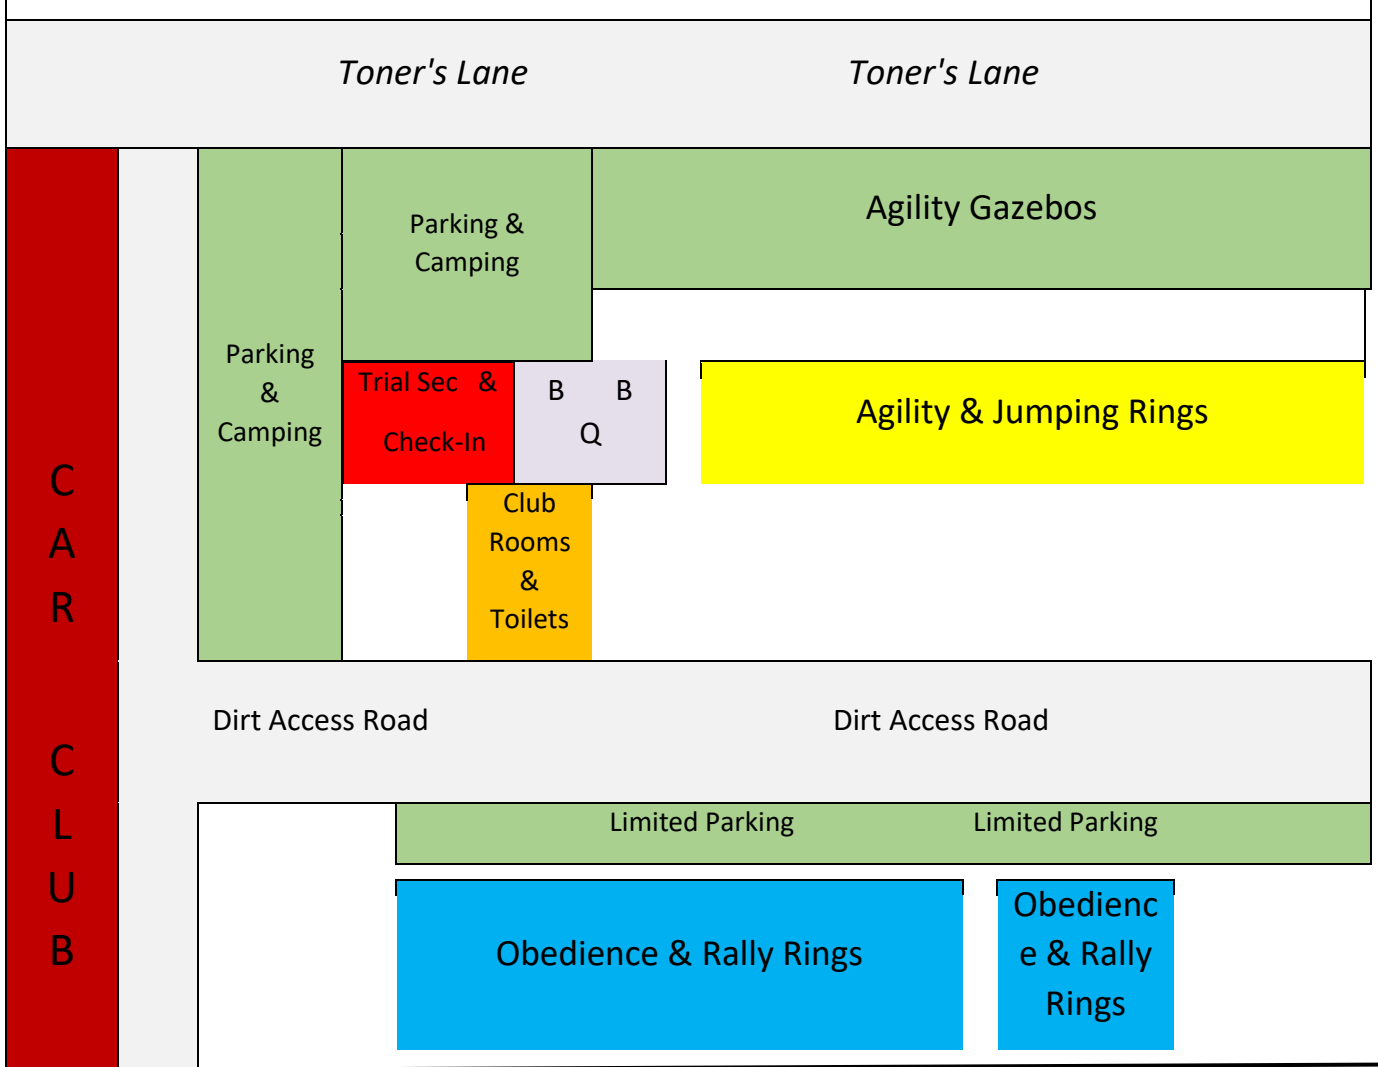

GIPPSLAND OBEDIENCE DOG CLUB; TRIAL PRECINCT MAP

Ring 1	Masters Jumping 200 (am)	Geoff Taylor

200	203	1	Carole Denehey	T.CH. TS. GRAND.CH. Waiwilta Francesca JDX SPD ADX	Papillon
	205	2	M. P. Jewell	Tuppence Dog ADM ADO JDM JDO GDX SPDX SDX	Associate

Ring 1	Masters Jumping 300 (am)	Geoff Taylor

300	303	3	Meryl Birchall	Hoku Indiana JDM ADM GD SPD SD JDO ADO	Poodle (Toy)
	306	4	Michele Moore	Yackawil Dream Chaser RE ADM JDX SDX SPDX	Shetland Sheepdog
	307	5	Alyssa Carter	Let'sGoTango ADM JDM	Associate
	308	6	Jessammy McKinnon	Burrowa Hello ADX JDM	Border Terrier
	309	7	Meryl Birchall	Hoku Petite Raulf JDM ADM JDO ADO SPD GD SD	Poodle (Toy)
	310	8	Denise Basile	Cryshaven Isabella ADX JDX SPD SD	Shetland Sheepdog
	311	9	Carole Denehey	AG CH 300 Finegold Hal On Paws JDM ADM SPDX SDX GD	Poodle (Toy)
	313	10	Naomi Dunn	Ch Zalucha Mr Mega ADM JDM SPDX ADO JDO	Poodle (Toy)
	316	11	Joanne McComiskie	Rubin JDX	Associate
	317	12	Katie Baird	Beleesha Bright Star CD JDM ADM JDO GD HTM.S SD	German Spitz (Mittel & Klein)

Ring 1	Masters Jumping 400 (am)	Geoff Taylor

400	402	1	Bianca Delahoy	AgCh Hollybrit Dark Desire ADM JDM2 JDO ADO GDX SPDM SDX	Poodle (Miniature)
	403	2	C Oertel (Christa Oertel)	Elspar Angel on the Moon RN JDM ADX SDX GD	Cocker Spaniel
	404	3	Christine McDonald	Ag Ch 400 Kirratz ADM JDM ADO ET RN SPDX SDX GDX CCD	Associate
	406	4	Mr R & Mrs S Dixon (Roger Dixon)	Cordmaker Caramel Kisses (AI) RN JDX AD GD	Puli
	407	5	Bianca Delahoy (Zoe Delahoy)	Sirgranite AD JDM SPDX SD GD	Associate