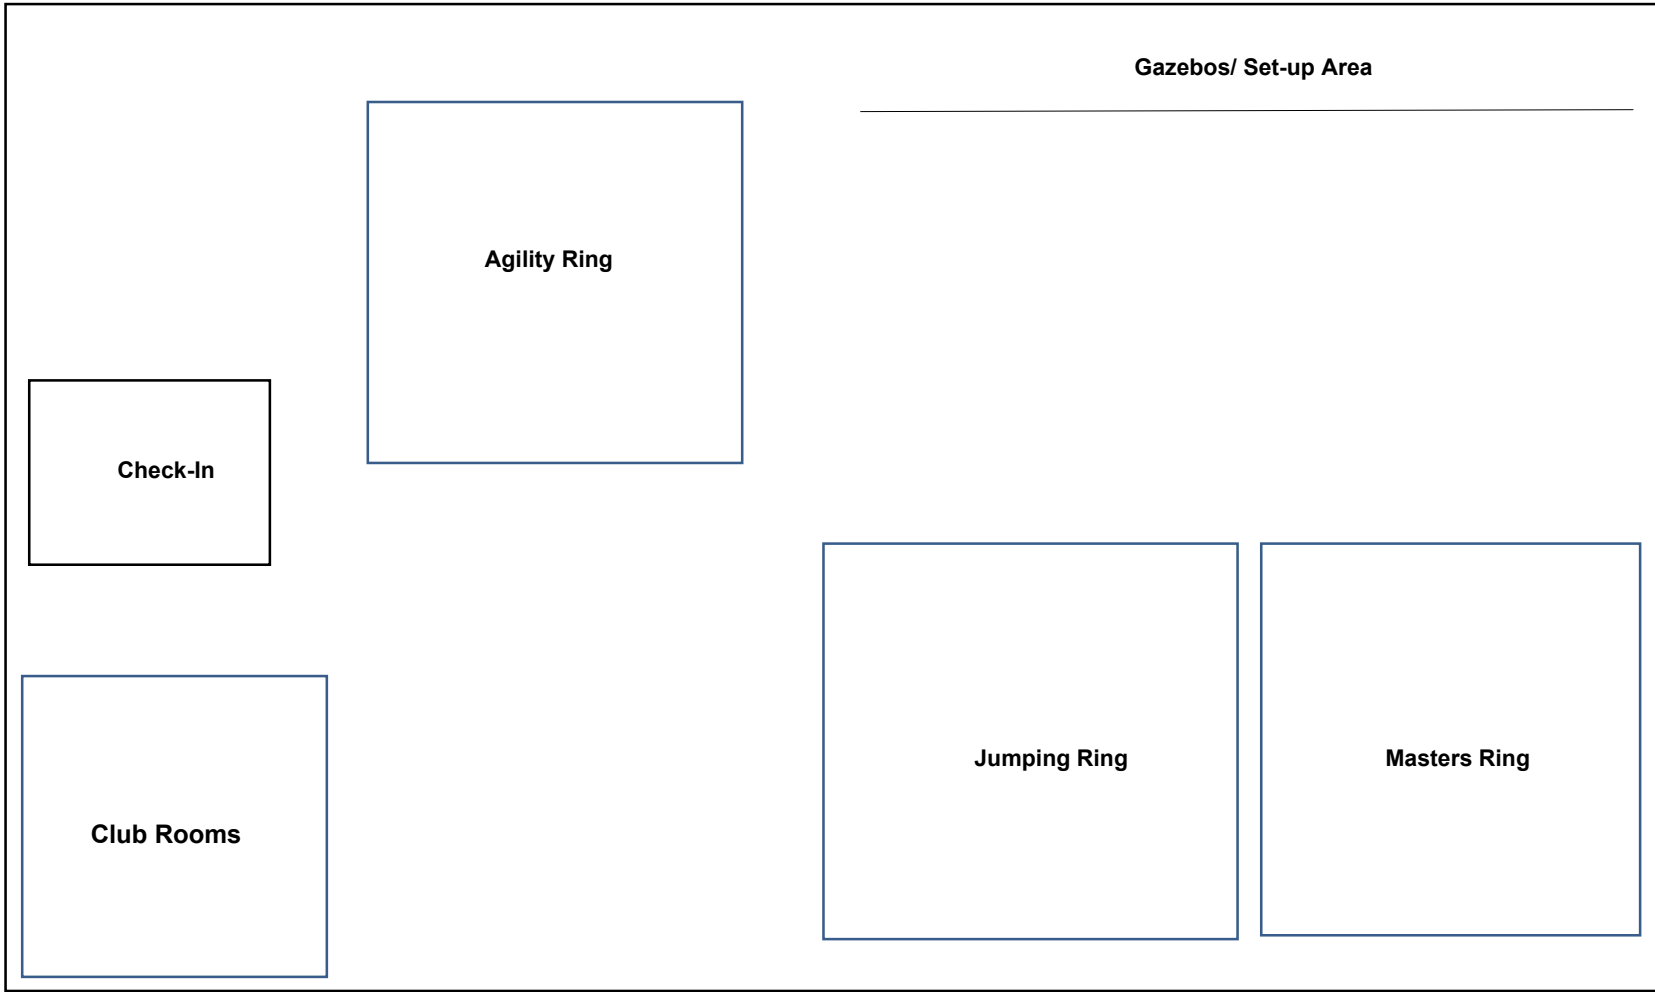

THE PRECINCTS OF THE OPEN OBEDIENCE TRIAL
 ARE THE GROUNDS OF THE HISTORICAL CAR CLUB
 DOWN TO THE CLUB HOUSE INCLUDING THE RINGS

THE PRECINCTS OF THE OPEN AGILITY AND JUMPING TRIALS
 ARE THE GROUNDS OF THE GIPPSLAND OBEDIENCE DOG CLUB
 DOWN TO THE CLUB HOUSE INCLUDING THE RINGS

Dirt Road - no through Rd

Dirt Road - no through Rd

BASEBALL CLUB - NO DOGS PERMITTED