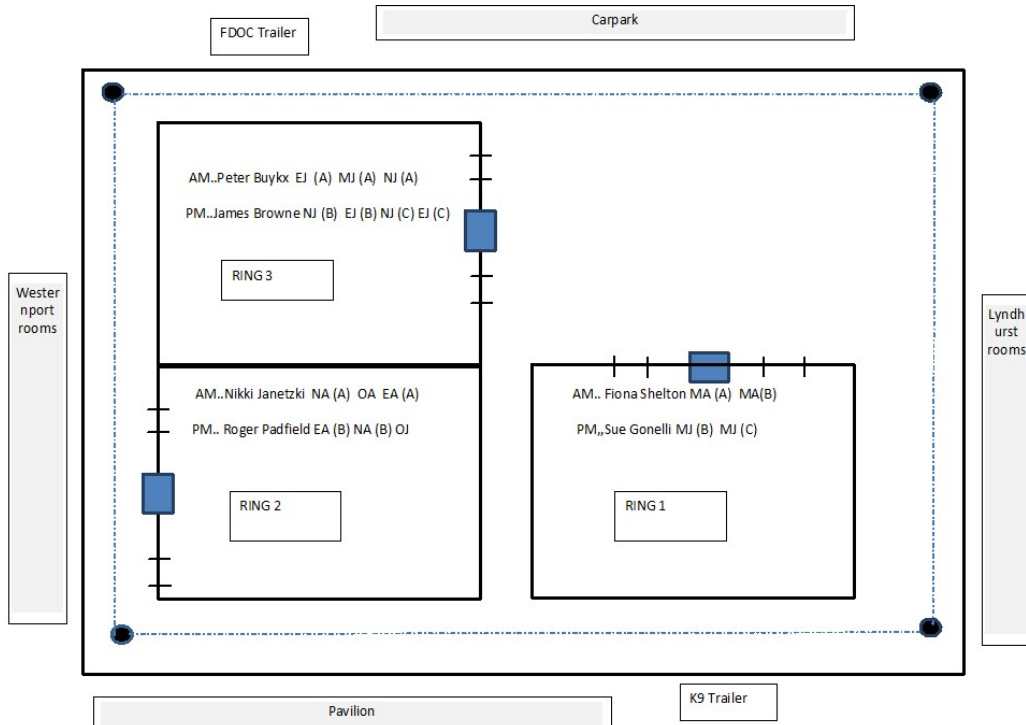

PRECINCT OF TRIAL

The precinct of the trial is the entire competition grassed area (Exhibition Area 2 at KCC Park) and surrounding car parks.

Frankston Dog Obedience Club Inc

The Committee

President ~ Kim Deardon
Secretary ~ Peter Gibson