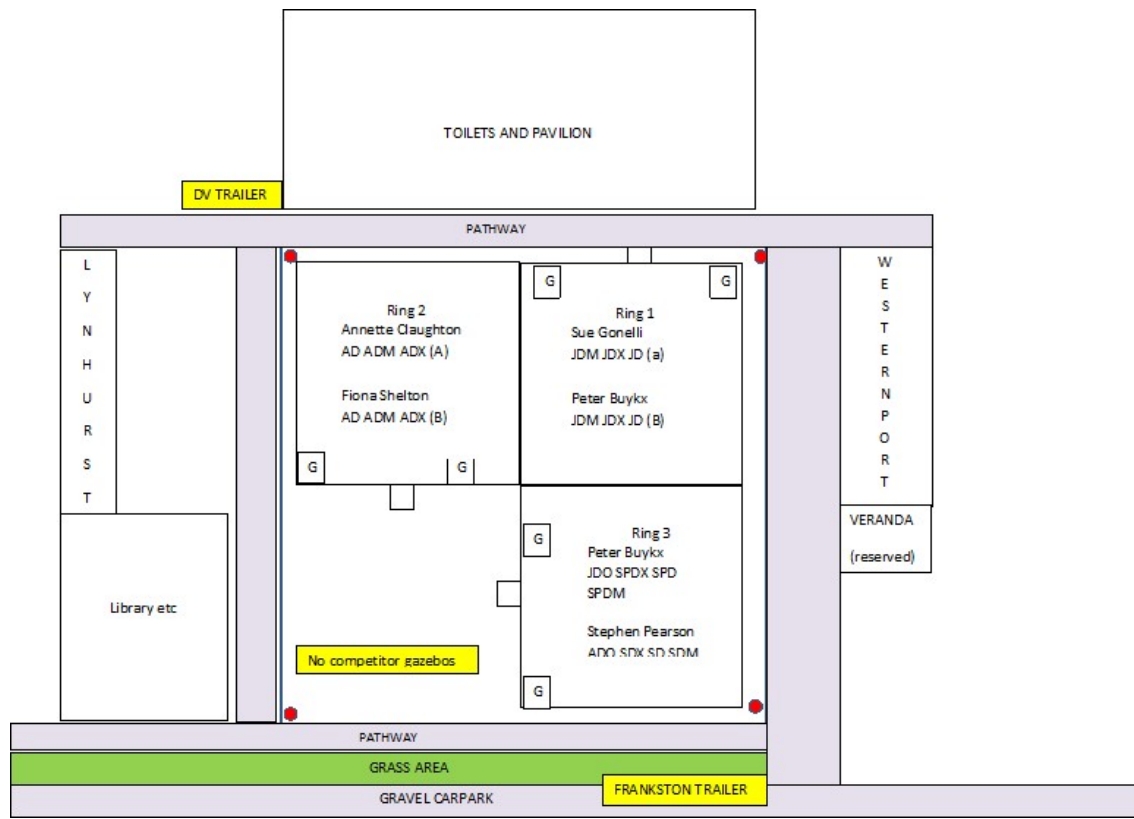

Frankston Dog Obedience Club Inc

(affiliated with the VCA)

OFFICE BEARERS & COMMITTEE

PRESIDENT	Kim Dearden
VICE PRESIDENT	Lauren Dolley
SECRETARY	Peter Gibson
TREASURER	Janice James
COMMITTEE	Bob Mertens
	Penny Roberts
	Charles Mouton
	Tasha Sharp
	John Scott
	Fiona Ryan
	Kate Dunkley
	Tammy Beattie
TRIAL SECRETARY	Tammy Beattie
VCA REPRESENTATIVE	Adrian Tilley