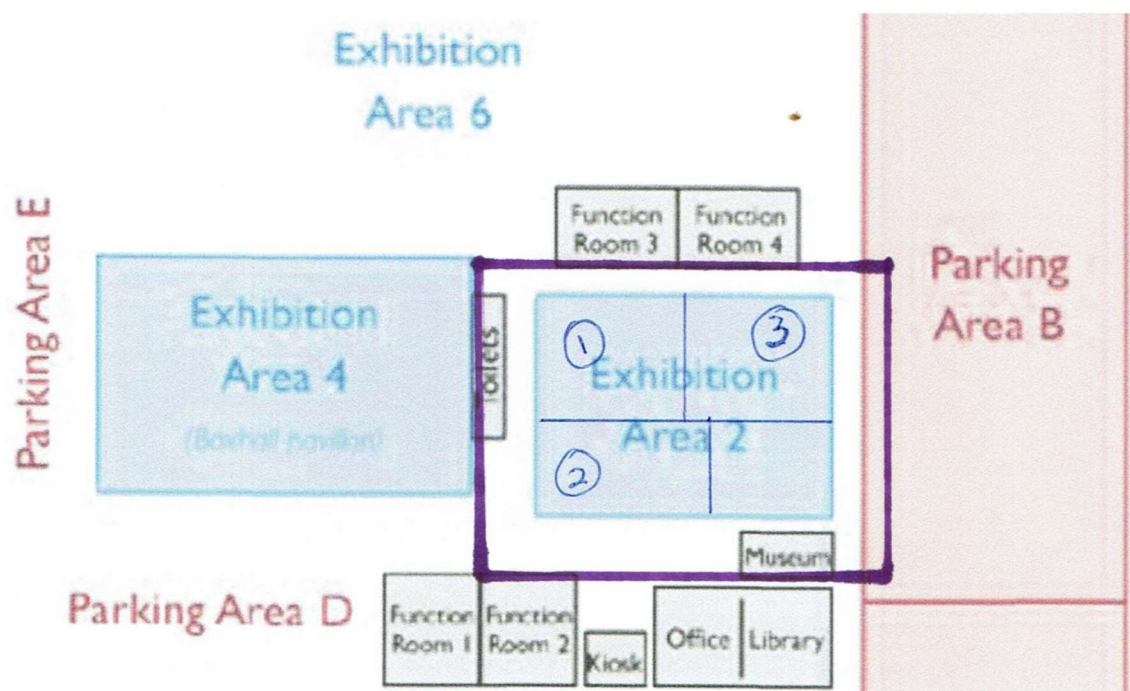

Schedule

All AM rings start at 9.00am
All PM rings not before 12:30pm

Ring 1	Ring 2	Ring 3
Julie Lyon Excellent Strategic Pairs A Masters Strategic Pairs A Novice Strategic Pairs A	Rainie McKay Novice Snooker A Excellent Snooker A Masters Snooker A	Ian Lyon Masters Gamblers A Novice Gamblers A Excellent Gamblers A
LUNCH	LUNCH	LUNCH
Julie Lyon Novice Snooker B Excellent Snooker B Masters Snooker B	Adrian Tilley Masters Gamblers B Novice Gamblers B Excellent Gamblers B	Ian Lyon Excellent Strategic Pairs B Masters Strategic Pairs B Novice Strategic Pairs B

Trial Precincts

A First Aid Kit is available if required.

This Trial is held under the Rules and Regulations of the VCA and a copy of the Rules may be perused at the office of the Trial Secretary