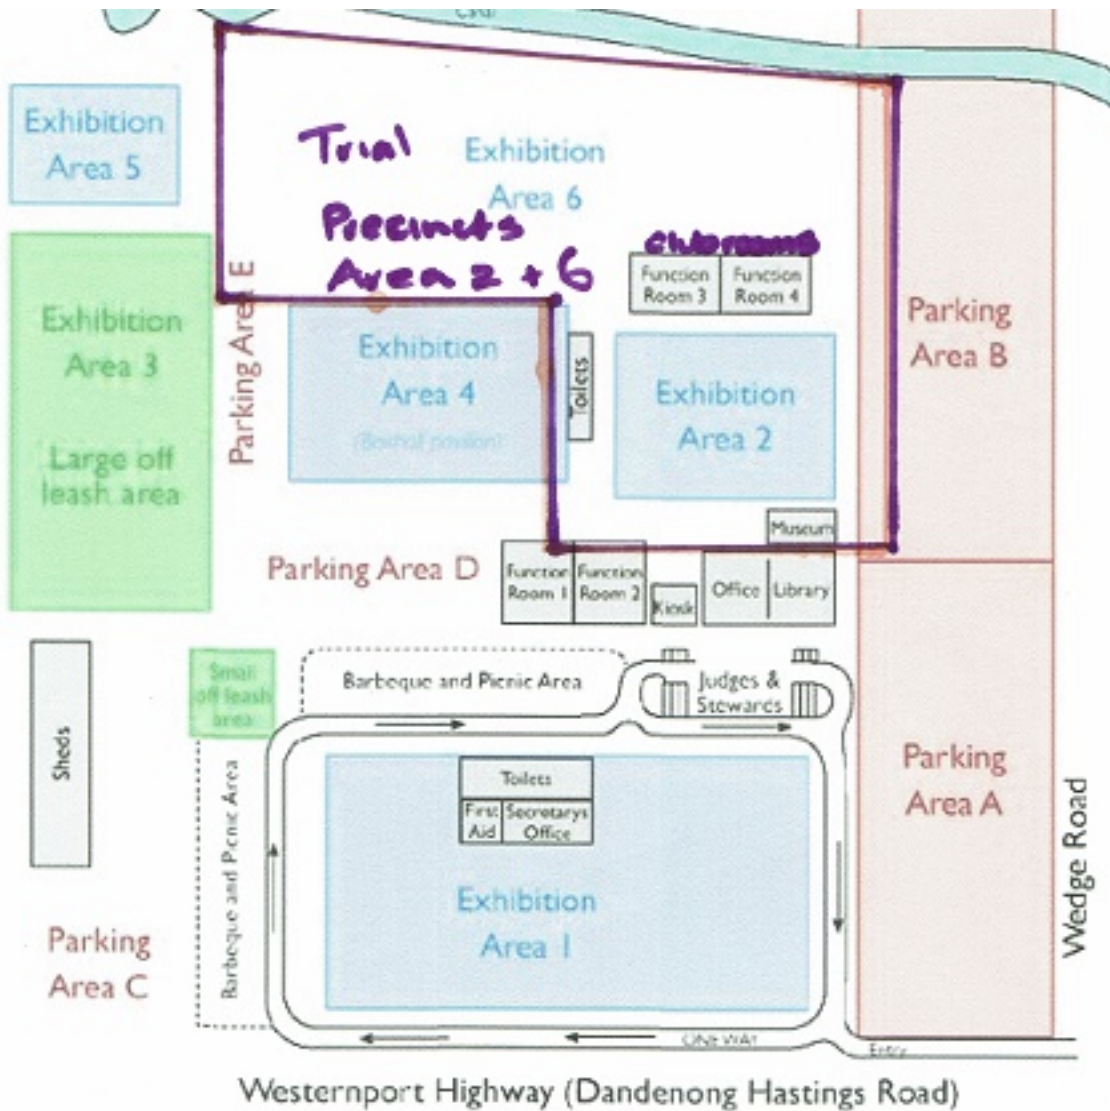

PRECINCTS OF TRIAL

Dogs must be on lead within the Trial Precincts at all times unless inside a ring. No bitches in season permitted within the precincts of the trial.

Rings 1, 2 and 3 will be on Area 2, rings 4 and 5 will be on Area 6 near the club rooms.