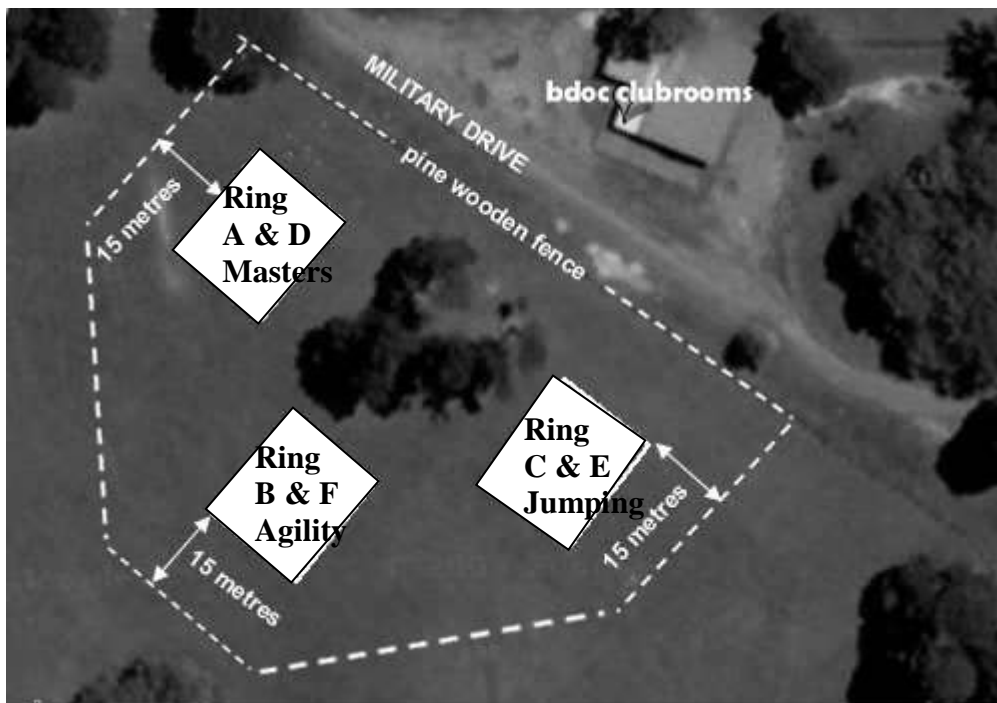

BALLAARAT DOG OBEDIENCE CLUB INC. AGILITY and JUMPING TRIAL

Sunday 1st May 2016

Trial Manager: Deb Hamilton

Trial Precincts: 15m out from each ring boundary, and the areas between the three rings and extending to the pine wooden fence (refer to layout below).

Numbers Available: 8.00am – 8.45am. Numbers MUST be collected from the Office before Judging starts.

NO CHECK IN / VETTING

Judging Times: Rings A, B, C – 9am.

Rings D, E, F – no earlier than 11.30am and will follow completion of A, B & C.

Clashes: As a competitor; it is your responsibility to inform the stewards if you are competing in another ring and a clash is likely to occur.

Presentation: Presentation for each class (place getters) will take place in the ring immediately following the conclusion of that class. Pass cards will be available for collection as soon as they are printed. *(Excludes final classes in each ring, these will be handed out at the end of day presentation.)*

Please Check: Spelling and titles in the catalogue as pass cards will be printed according to the catalogue unless you tell us otherwise (Any word cut-offs in catalogue due to lack of space will not be repeated on pass cards. Pass cards will have full titles, etc.)

Awards: 1st Place, 2nd Place and 3rd place ribbons for qualifying rounds as well as title ribbons and qualifying ribbons. 4 Legs product for 1st Place qualifiers (only while product lasts)

Catering: Available from the canteen

VCA Representative: Adrian Tilley

First Aider: Kyley Conder