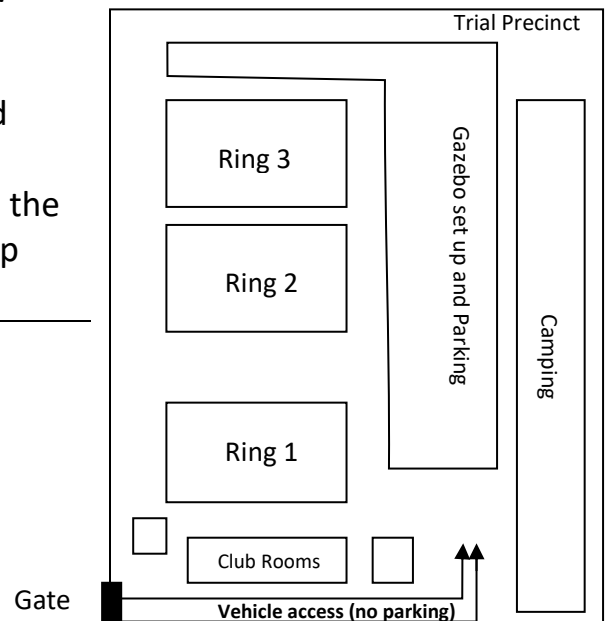

The Trial Precincts are defined by the gateway and fence, roped off area to the right of the rings and includes the clubrooms and area to the fence past the last ring. Keep a 5m distance off ring 3 if you set up along the trees.