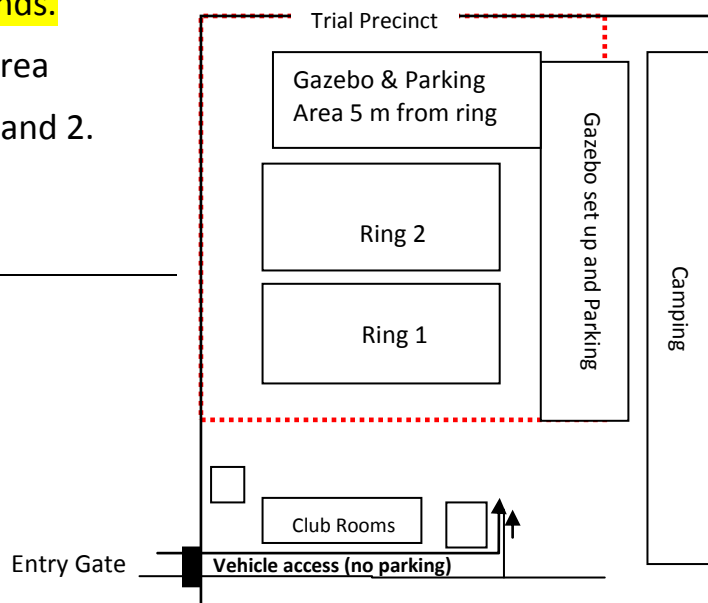

The Trial Precincts are within the red **hash** area within 5m of the gazebos set up and rings 1 and 2.

**\*\* Kindly keep ring Exit area clear\*\***