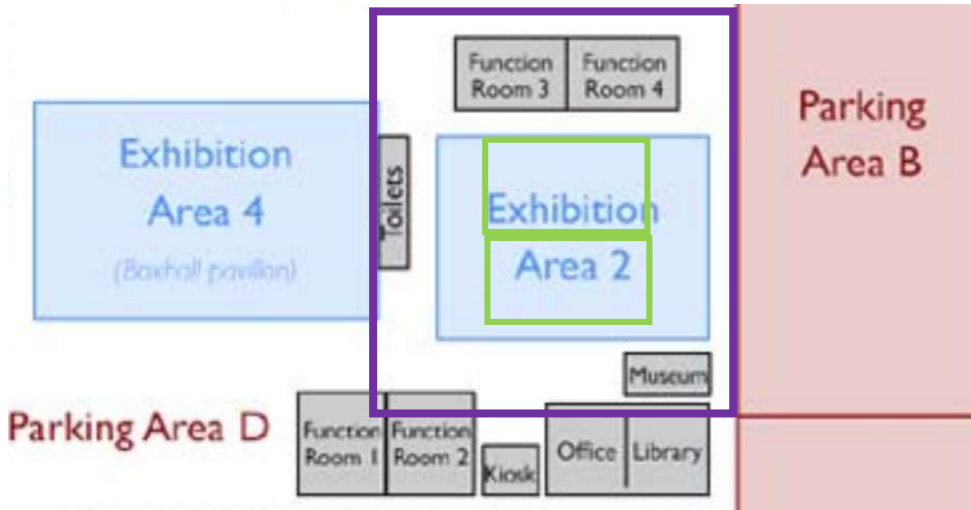

PRECINCTS OF TRIAL

Dogs must be on lead within the Trial Precincts (marked in purple) at all times unless inside a ring. No bitches in season permitted within the precincts of the trial.

Presentations will be held in or outside Function Rooms 3 and 4.

PRESENTATION

One presentation will be at the conclusion of judging, with only places 1-3 awarded. The rest of the pass cards will be available after being signed by the judge.

Jumping/Agility	• Ribbon and for 1st, 2nd and 3rd places in each height in each class – qualifying runs only.
Other Awards	• Title ribbons • Sashes and Prize for: - Fastest agility dog in each height - Fastest jumping dog in each height If there are no passes within a height no sash or prize will be awarded. • Sash for fastest Border Collie Club member agility and jumping dogs.