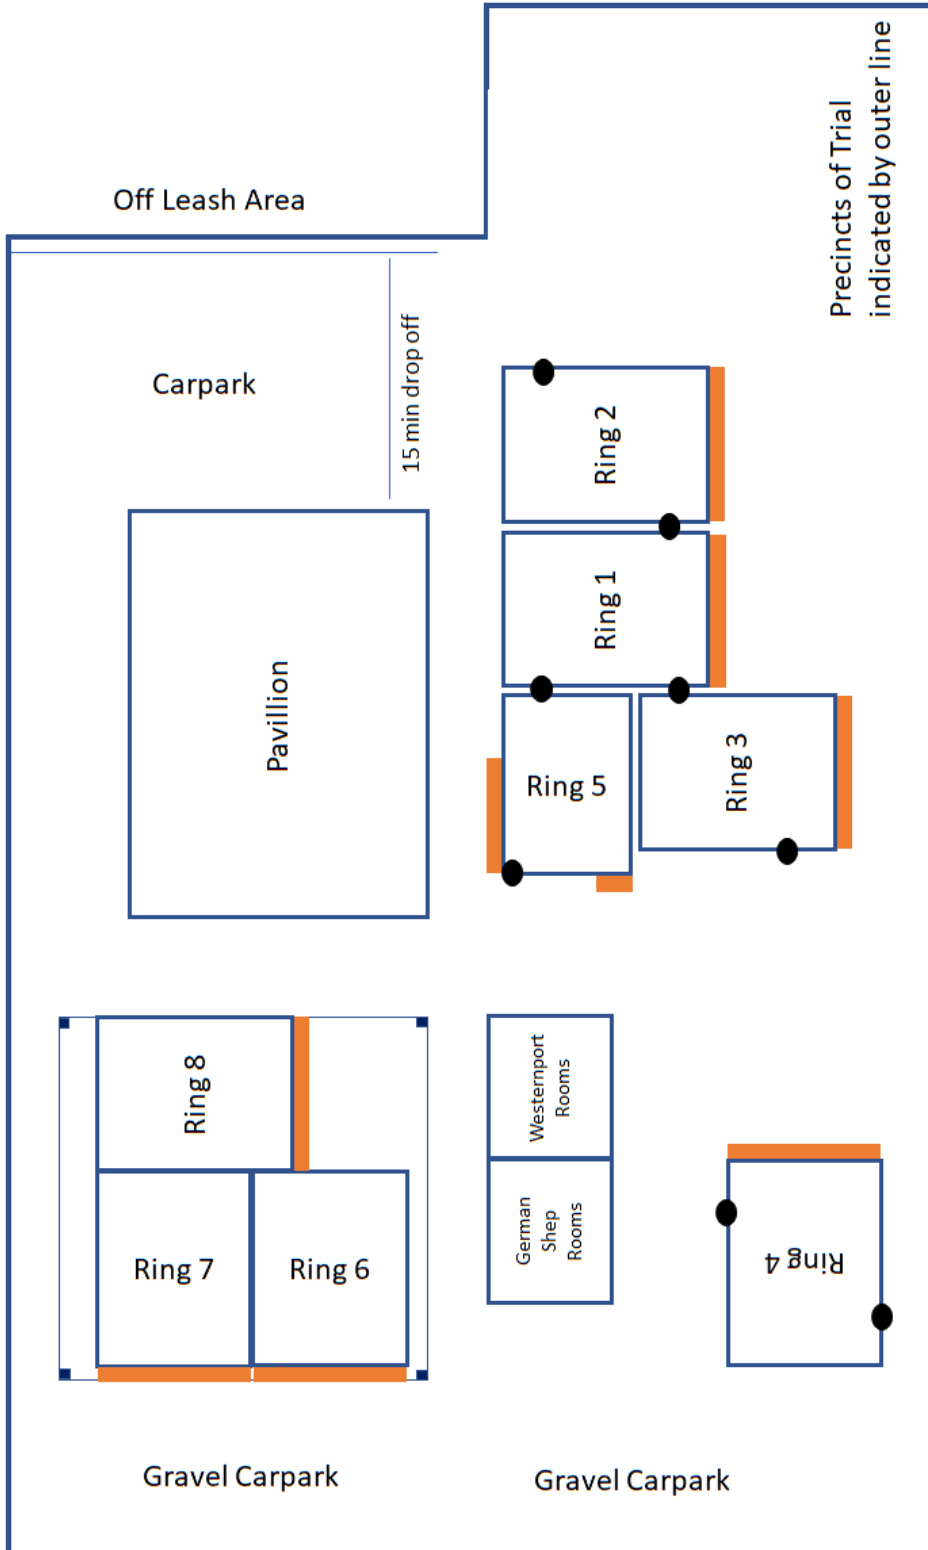

Ring Map

Committee reserves the right to move or alter Rings as may be required. This may be as a result of ground conditions, weather or for other reasons.