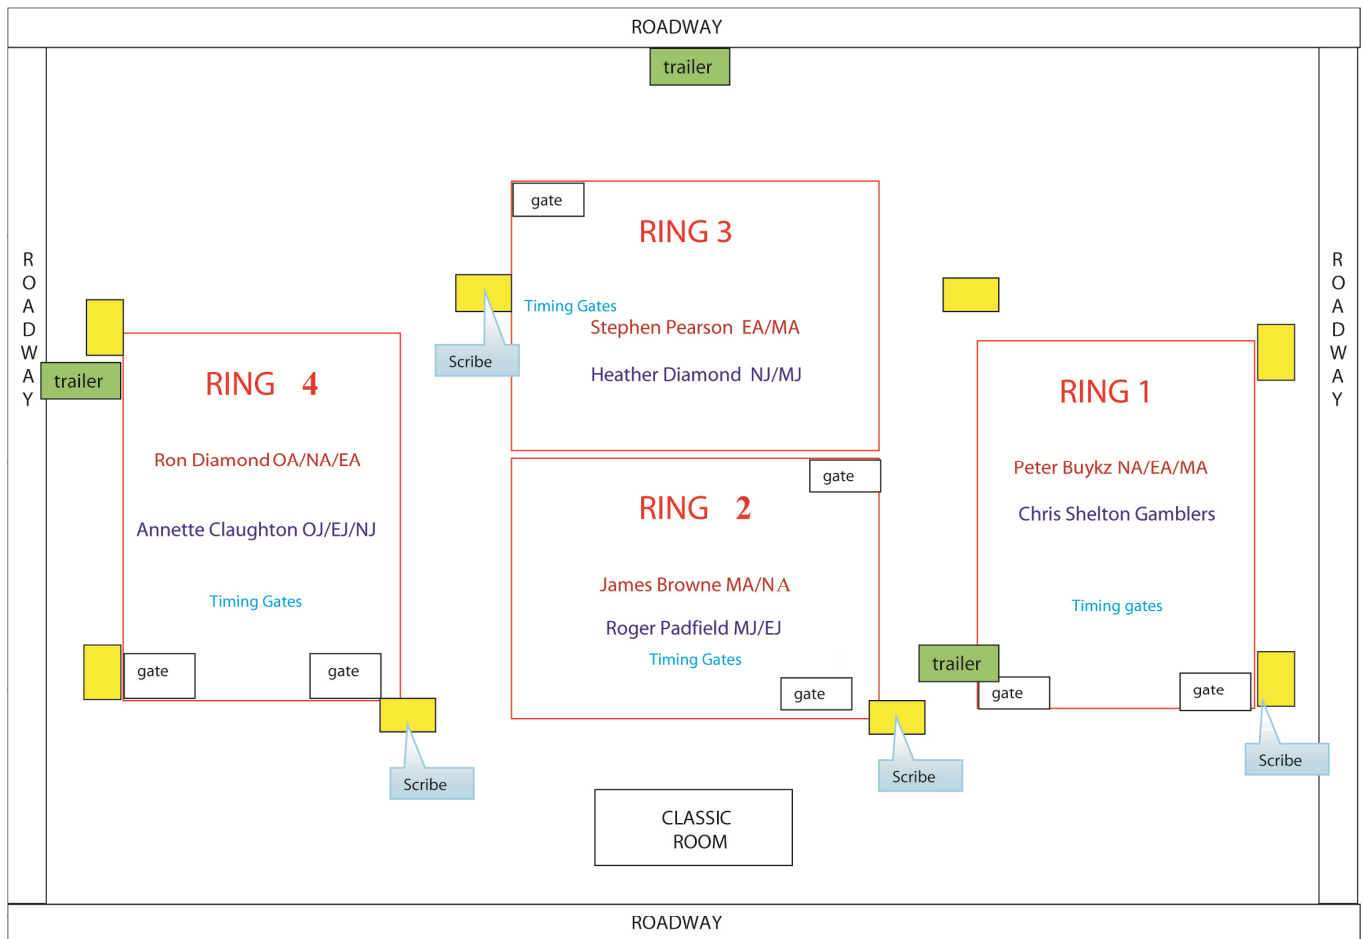

## **CLASS SCHEDULE**

Competitors please note: In Master Agility and Jumping classes, there will be a separate walk through for handlers *with the exception of* Master Agility B which should be walked by all competitors prior to the start of the trial. The Master Classes will be split in half by actual number of competitors in the class. This means that 500 Master dogs will run last throughout the day, will be split between the two walkings and will compete in the walking they are allocated to. So please make sure you are available for the correct walking as per your catalogue number. Number allocations for the split walkings are shown in the Class Schedule table on the next page.

A map of the Ring Layout of the grounds is shown on the next page.

# RING LAYOUT