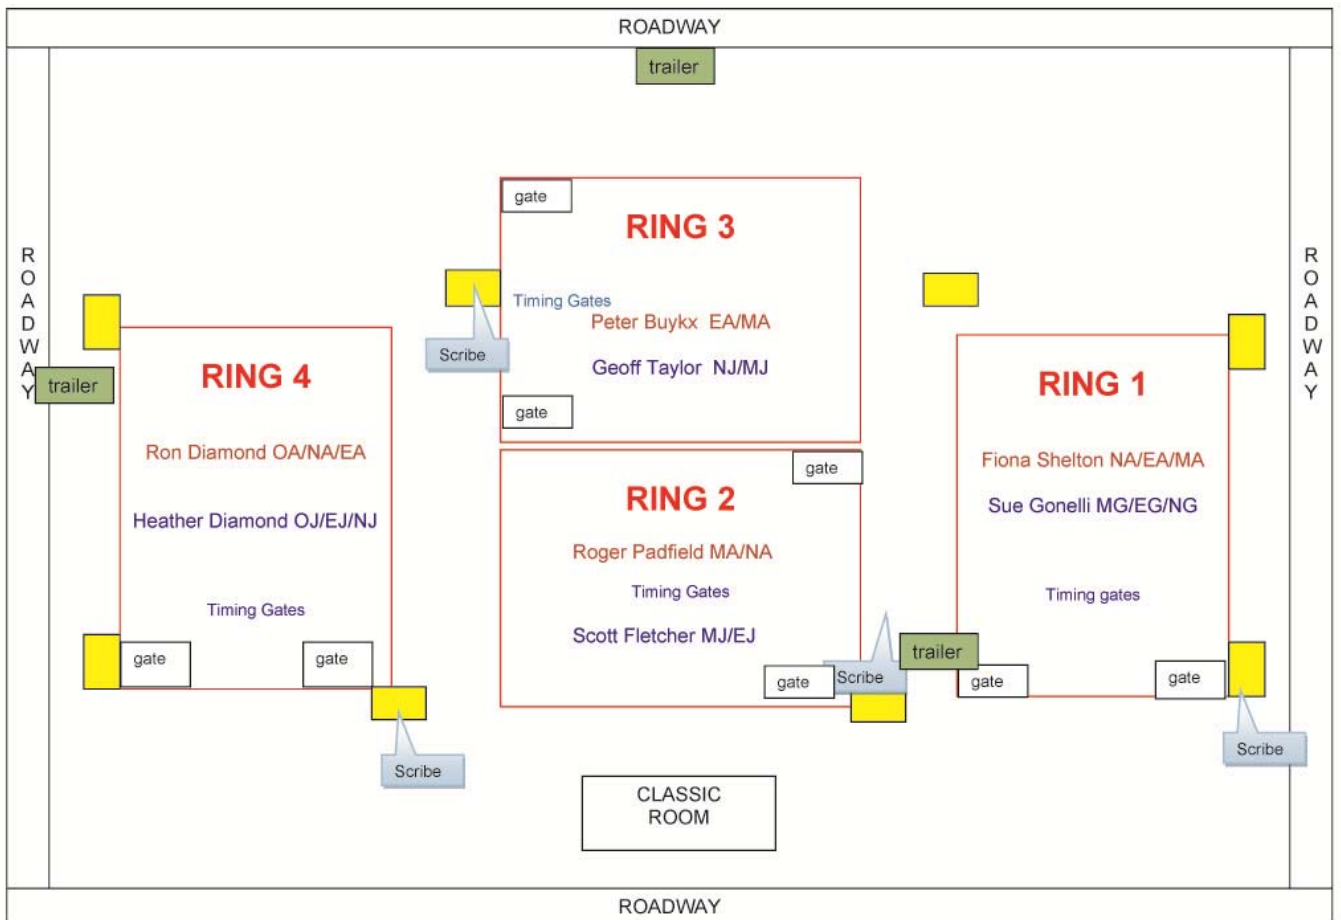

RING LAYOUT

WESTERN PORT BAR-B-Q

Western Port Obedience Dog Club Inc. have generously agreed to run a bar-b-q for competitors. We hope you will support Western Port by purchasing some of the food from the menu shown on the next page.