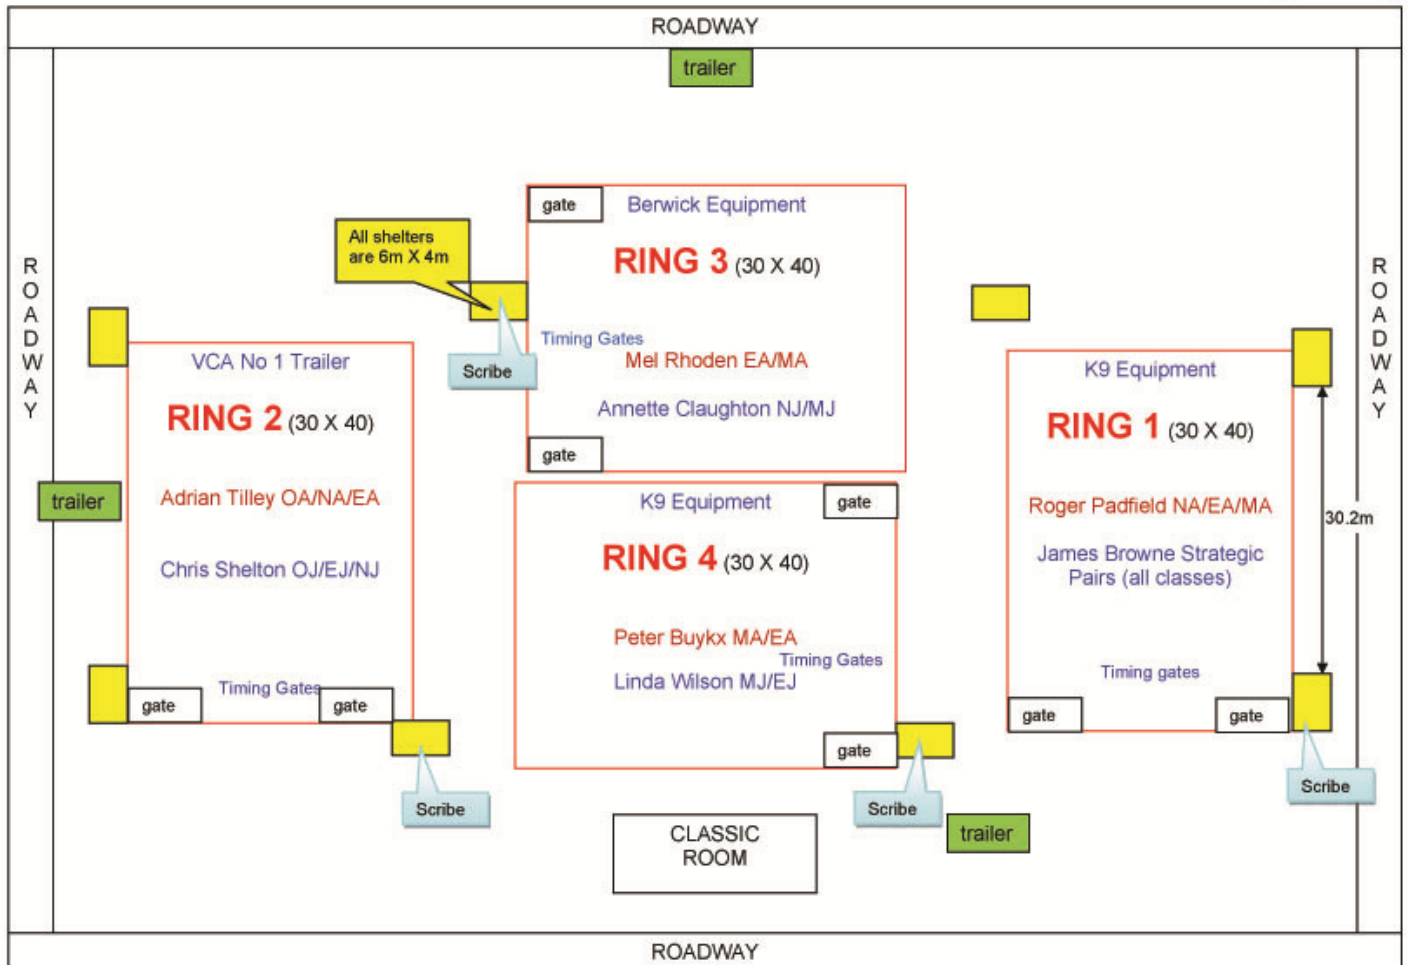

TRIAL STATISTICS

753 Entries

169 Dogs...

6 200 dogs

21 300 dogs

21 400 dogs

102 500 dogs

19 600 dogs

50 Border Collies

33 Associates

21 Aussie Shepherds

8 Koolies & Shelties

49 Other breeds