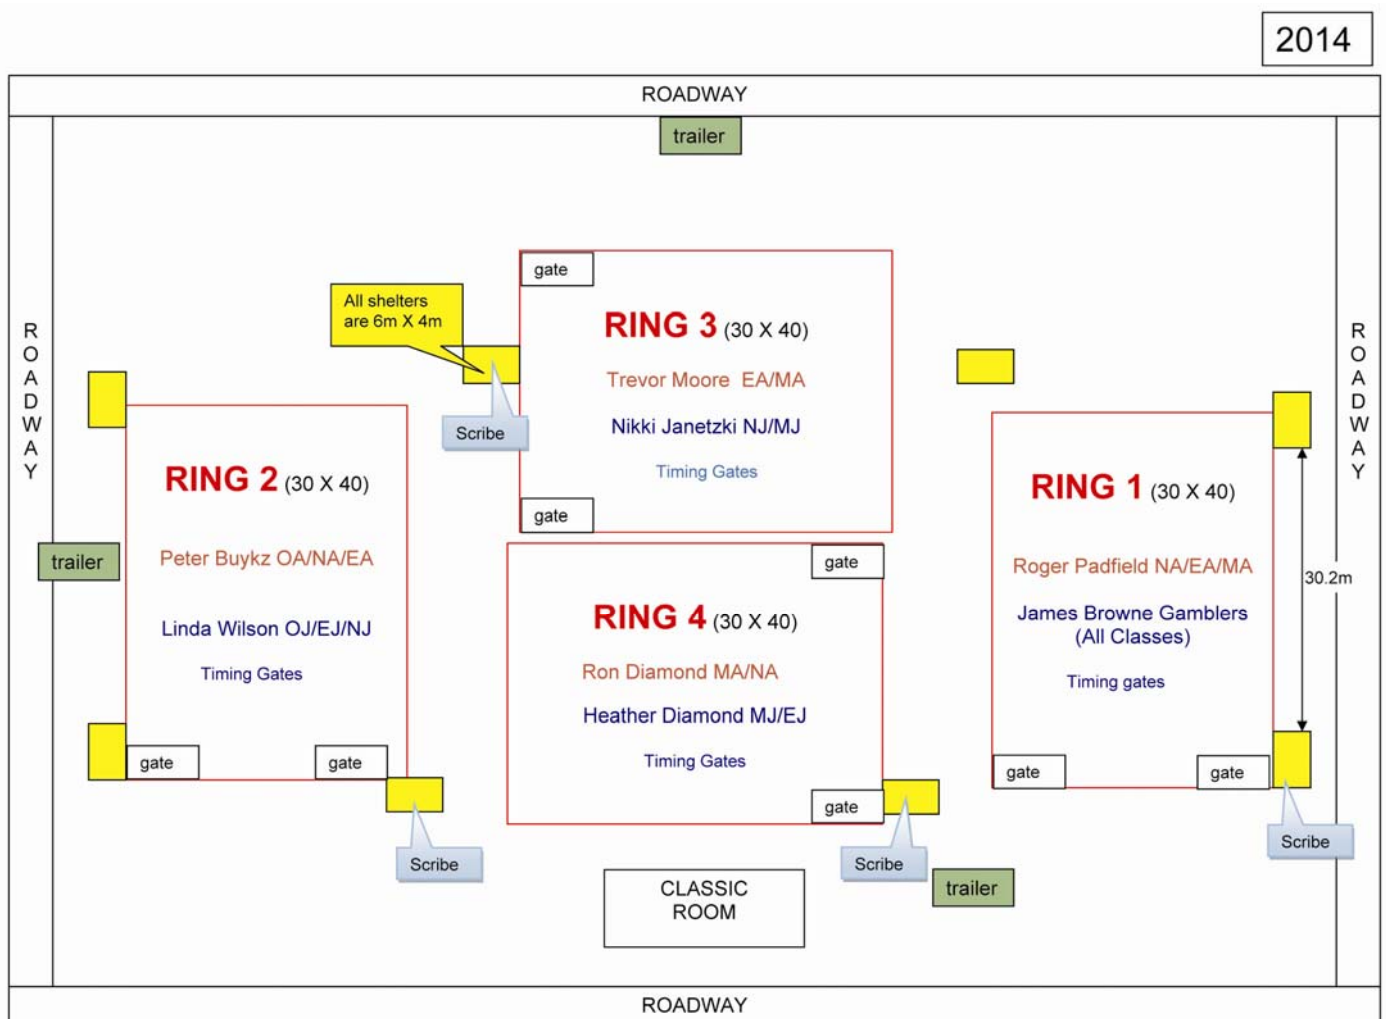

A map of the Ring Layout of the grounds is shown below.