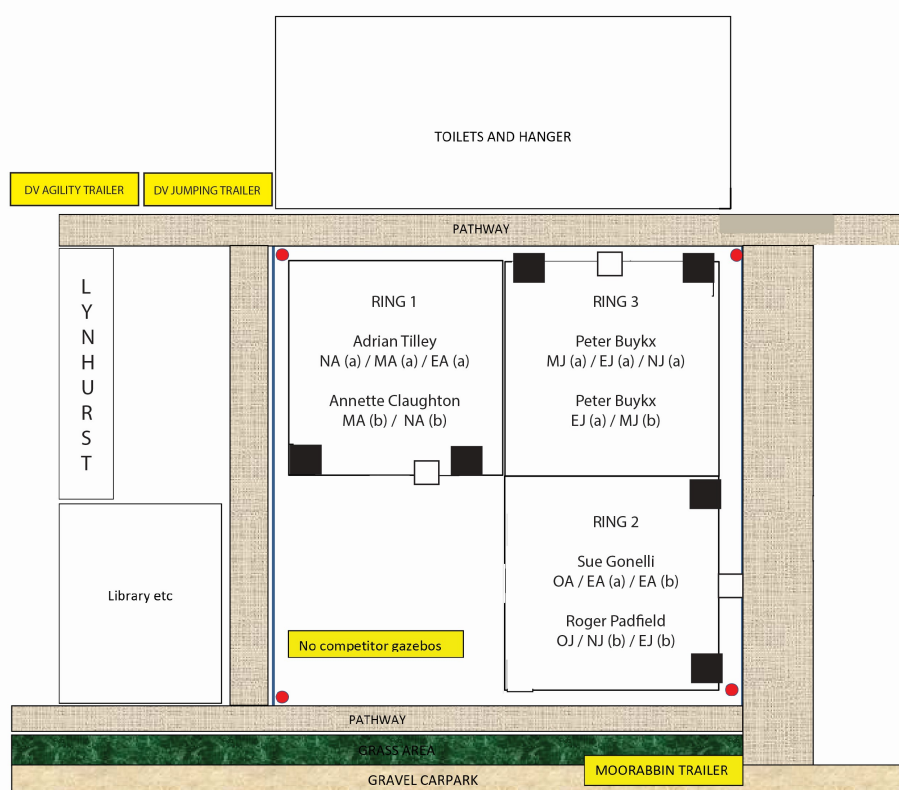

## TRIAL PRECINCT

The Trial precinct is comprised of Area 2 and surrounding footpaths. Competitors are reminded that, except for designated off leash areas, all dogs must be on leash at all times.

A map of the Ring Layout of the grounds is shown below.