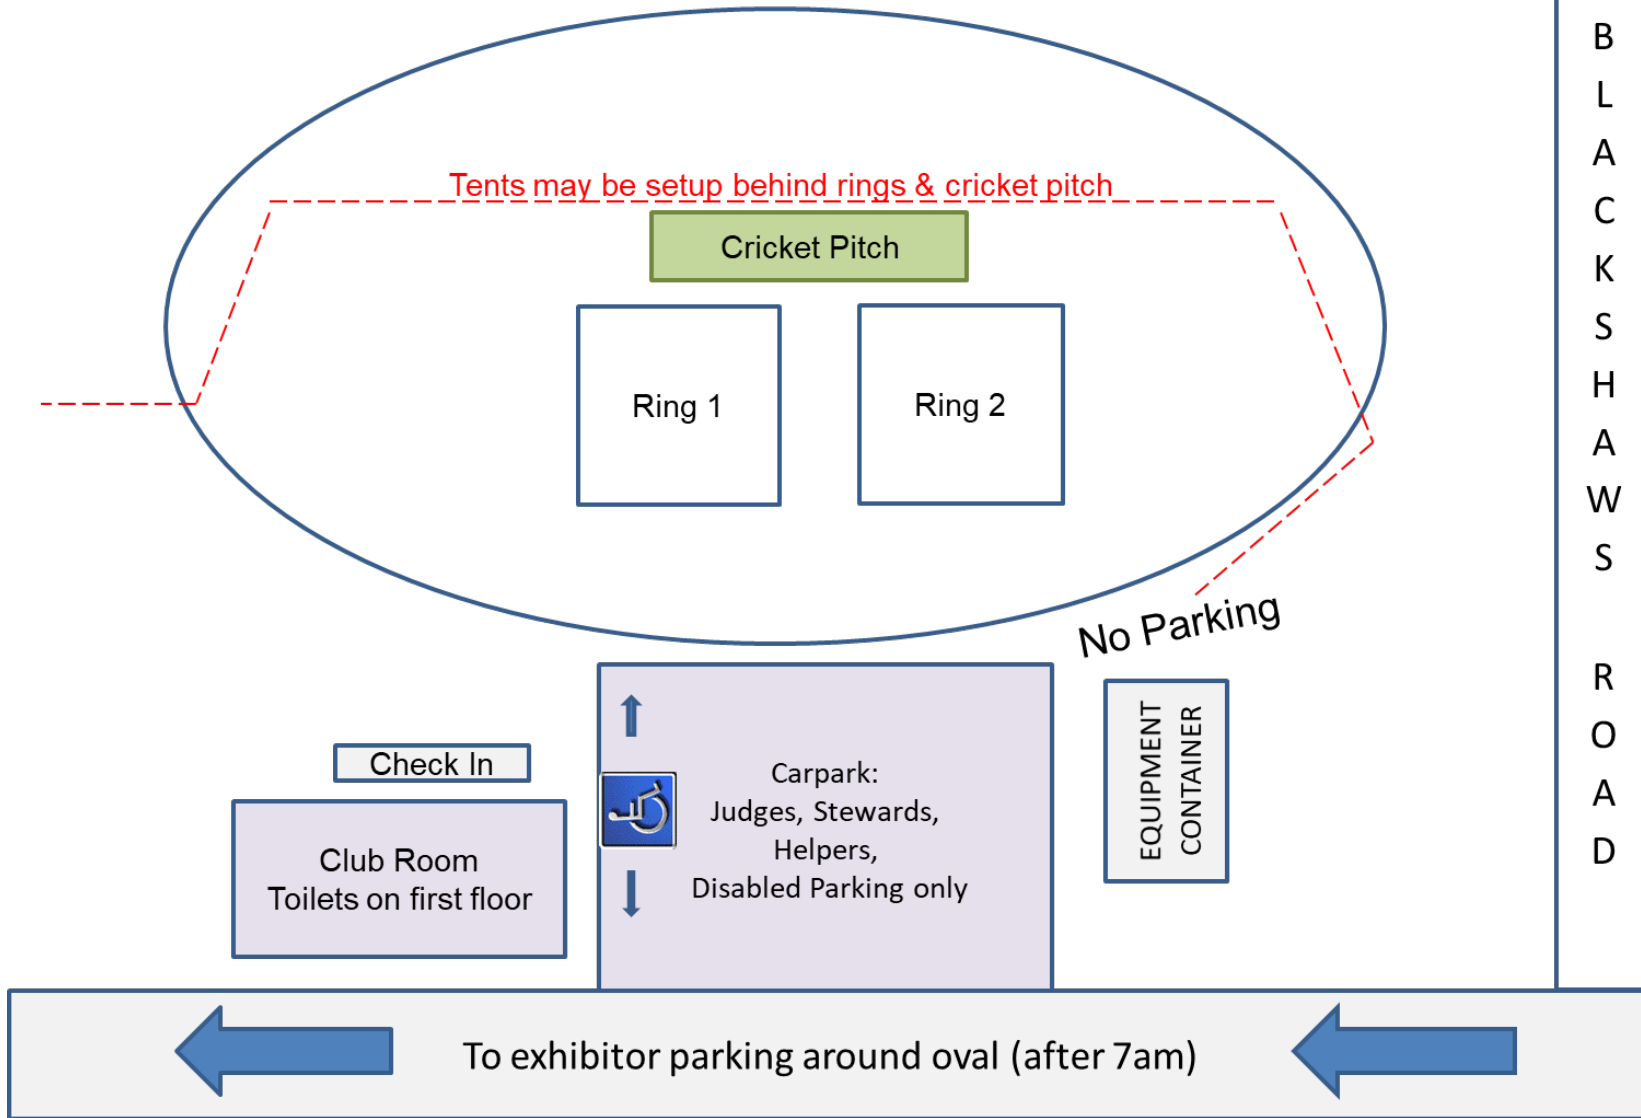

EXHIBITOR CARS MAY BE PARKED OUTSIDE THE PERIMETER OF THE OVAL