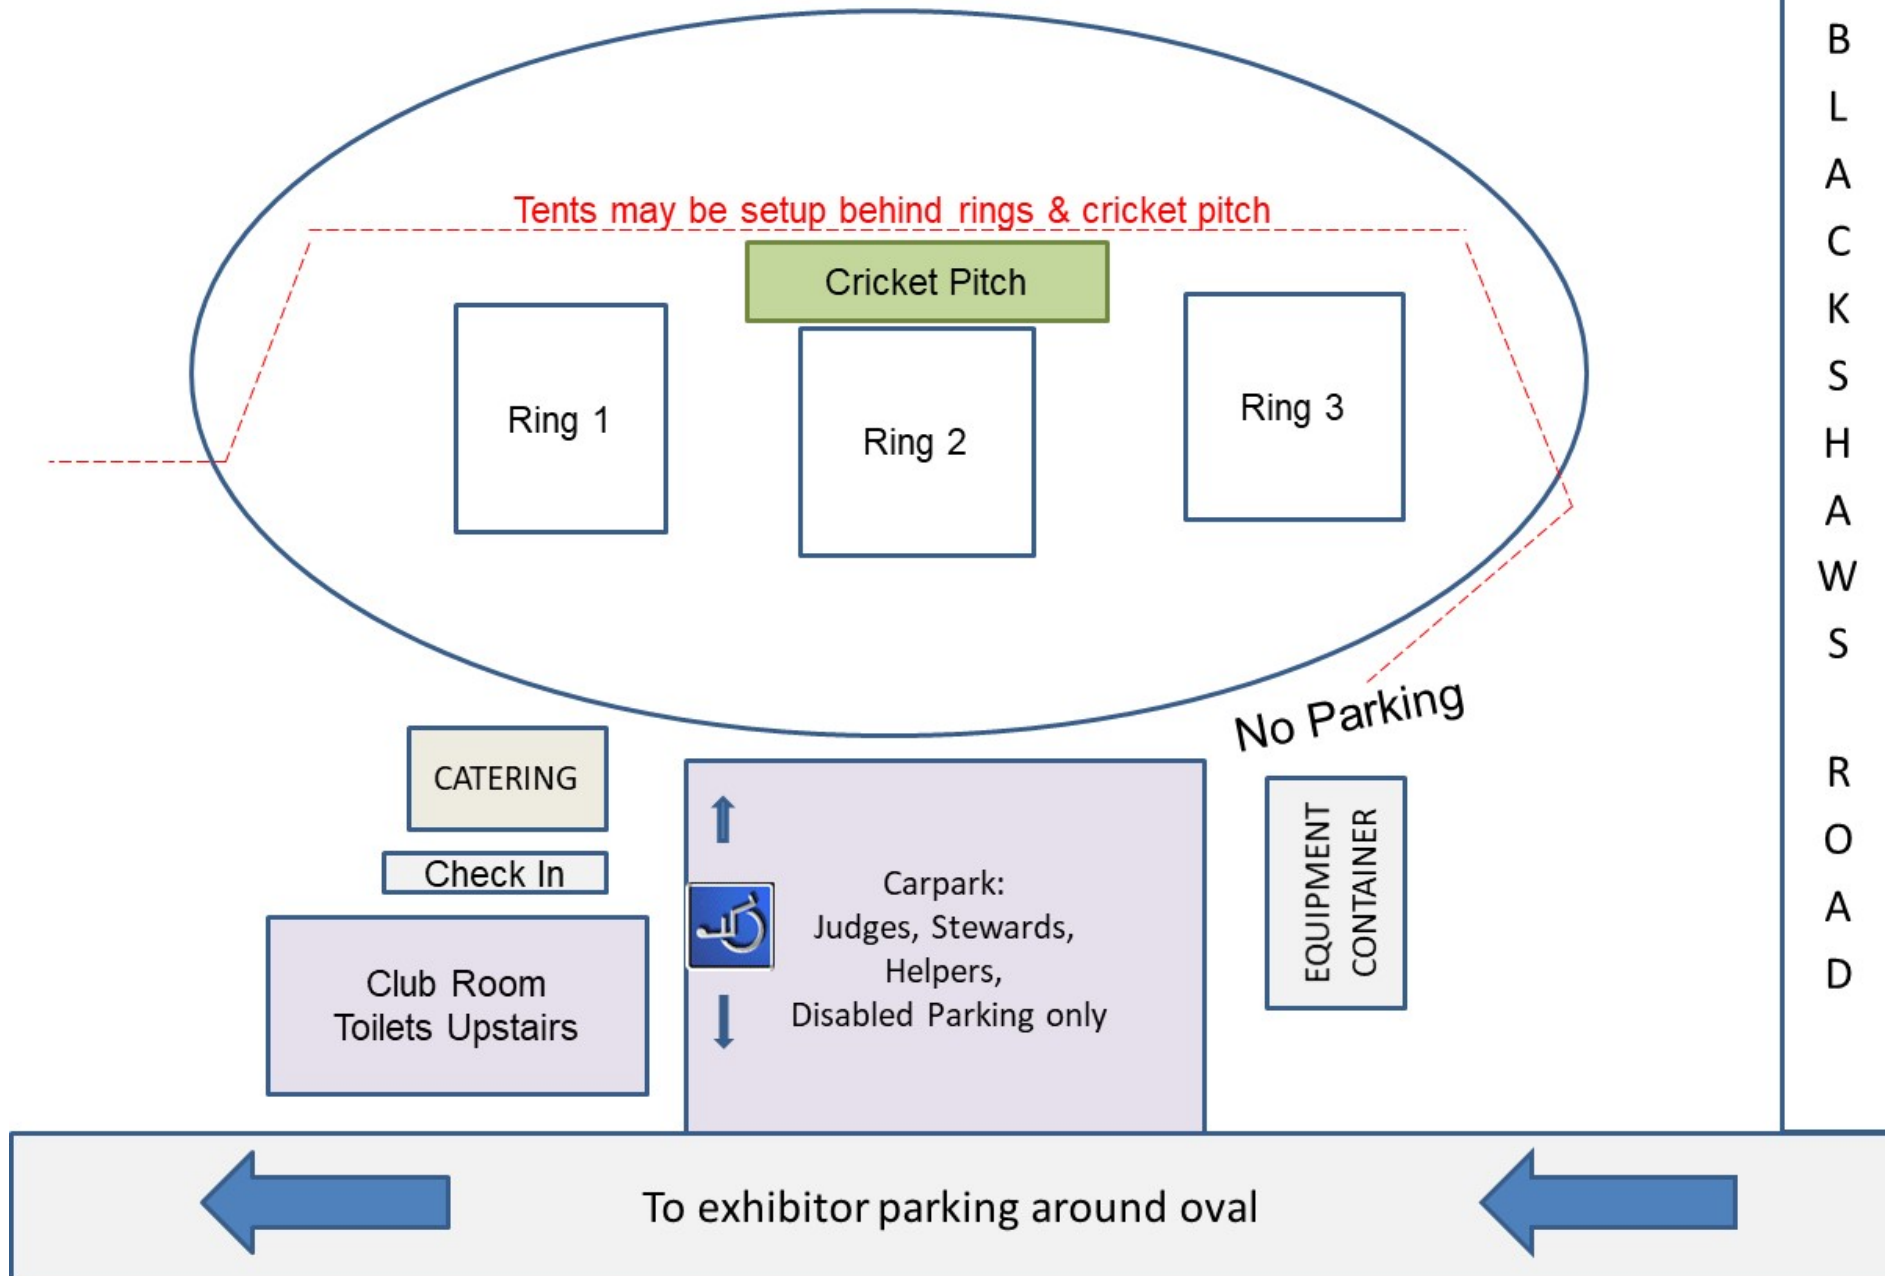

EXHIBITOR CARS MAY BE PARKED OUTSIDE THE PERIMETER OF THE OVAL