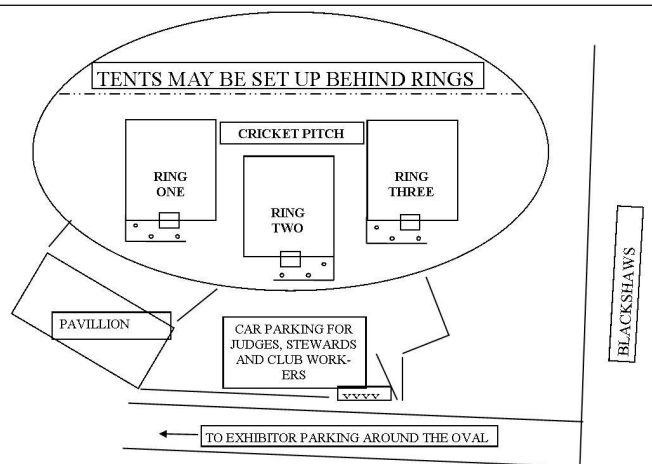

The Agility Dog Club of Victoria extends a very warm welcome to all the exhibitors who have entered our agility trial.

Designated parking is available around the main oval. Exhibitors tents may be set up behind the rings, or outside the perimeter of the oval.

Due to the large number of entries we need your support for the following:

- Prompt availability at ringside when required.
- Advise Stewards of unavailability if you are required in another ring.
- Follow the Stewards' instructions to ensure smooth running of the ring.
- Scores will be announced once at the completion of each run.
- There will be one presentation at the conclusion of the trial.
- Scribes/Time Keepers are not to be distracted.
- We will require 3 dogs/handlers to be available in the assembly area ready to compete.
- Please ensure you use the correct entry and exit to the ring. These are situated at opposite sides of the ring.
- At completion of your run, immediately collect your lead from the red bucket near the last obstacle.
- All dogs must be on lead upon leaving the ring.
- “10% extra time for 200 + 300 height is offered for dogs in all classes except Novice”

PROPOSED RING LAYOUT

The precincts of the trial will be defined as the perimeter area of the main oval
 EXHIBITORS CARS MAY BE PARKED AROUND THE OVAL

PLEASE SUPPORT OUR SPONSORS
AS THEY SUPPORT US,
... AND AGILITY