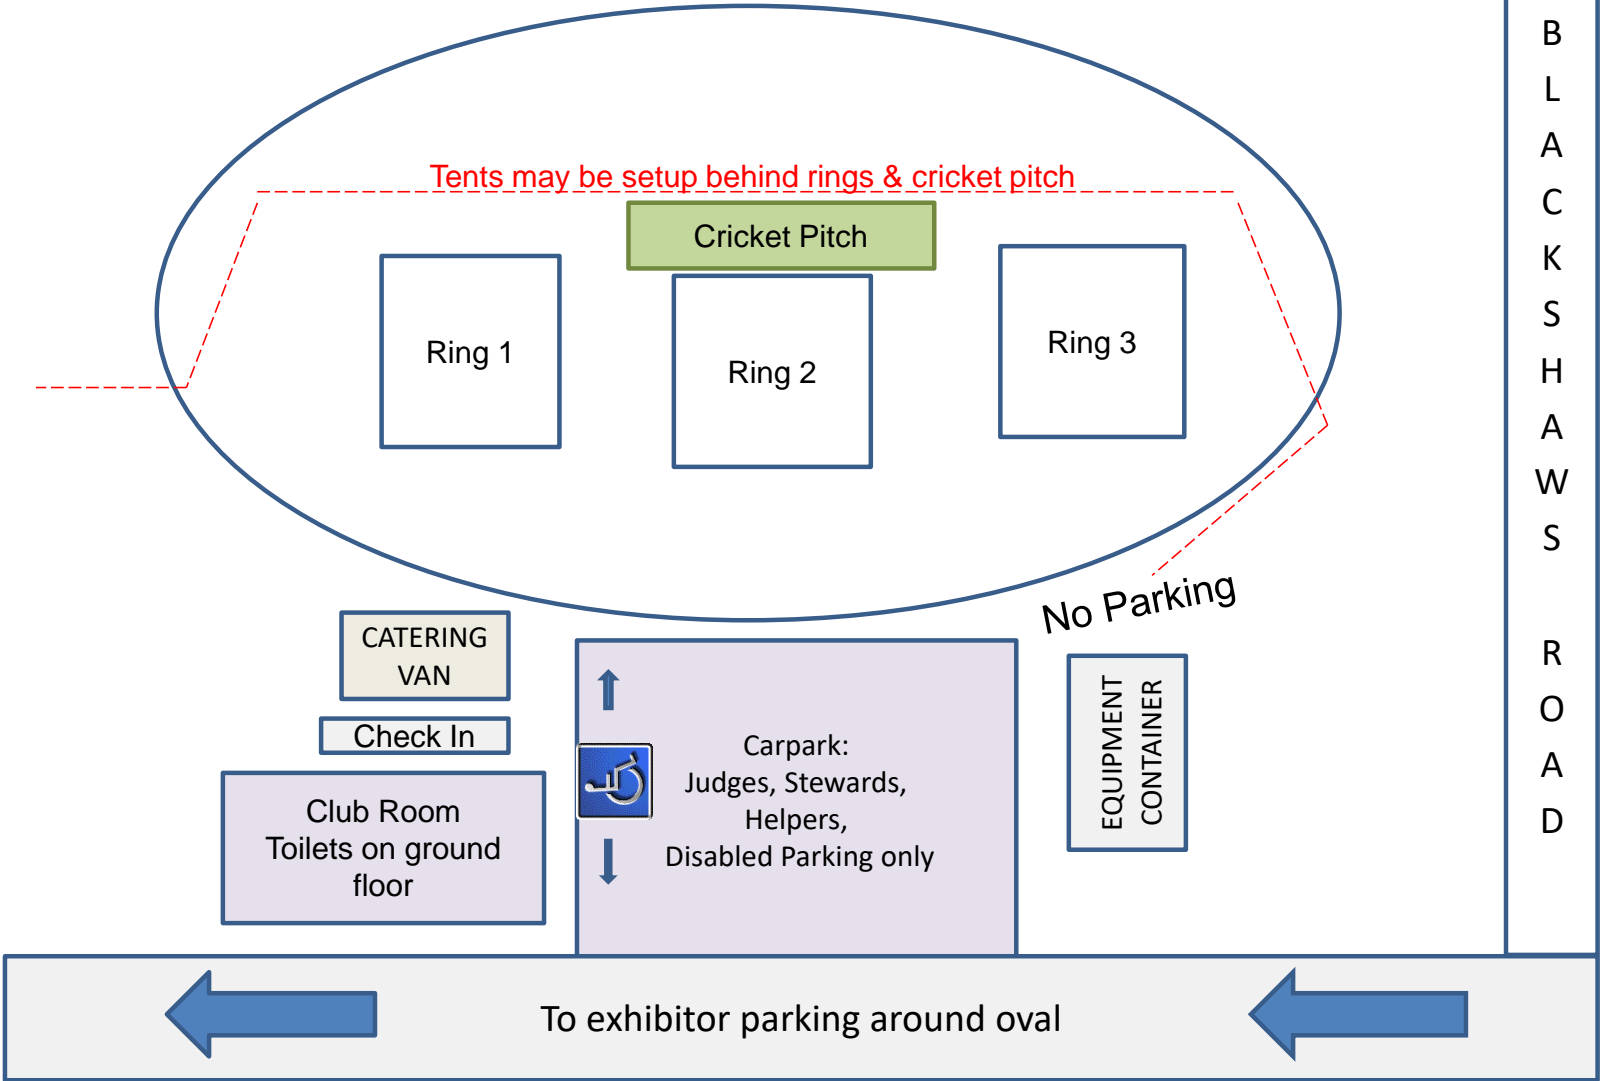

All Rings will have a lunch break at the conclusion of the morning events.

EXHIBITOR CARS MAY BE PARKED OUTSIDE THE PERIMETER OF THE OVAL

Club Sponsors

Thank you to all our Generous Sponsors:

Tucker Tub
Country Style
All Natural Pet Food
"Grrrrr, come get some.." *Home delivered *Conditions apply.