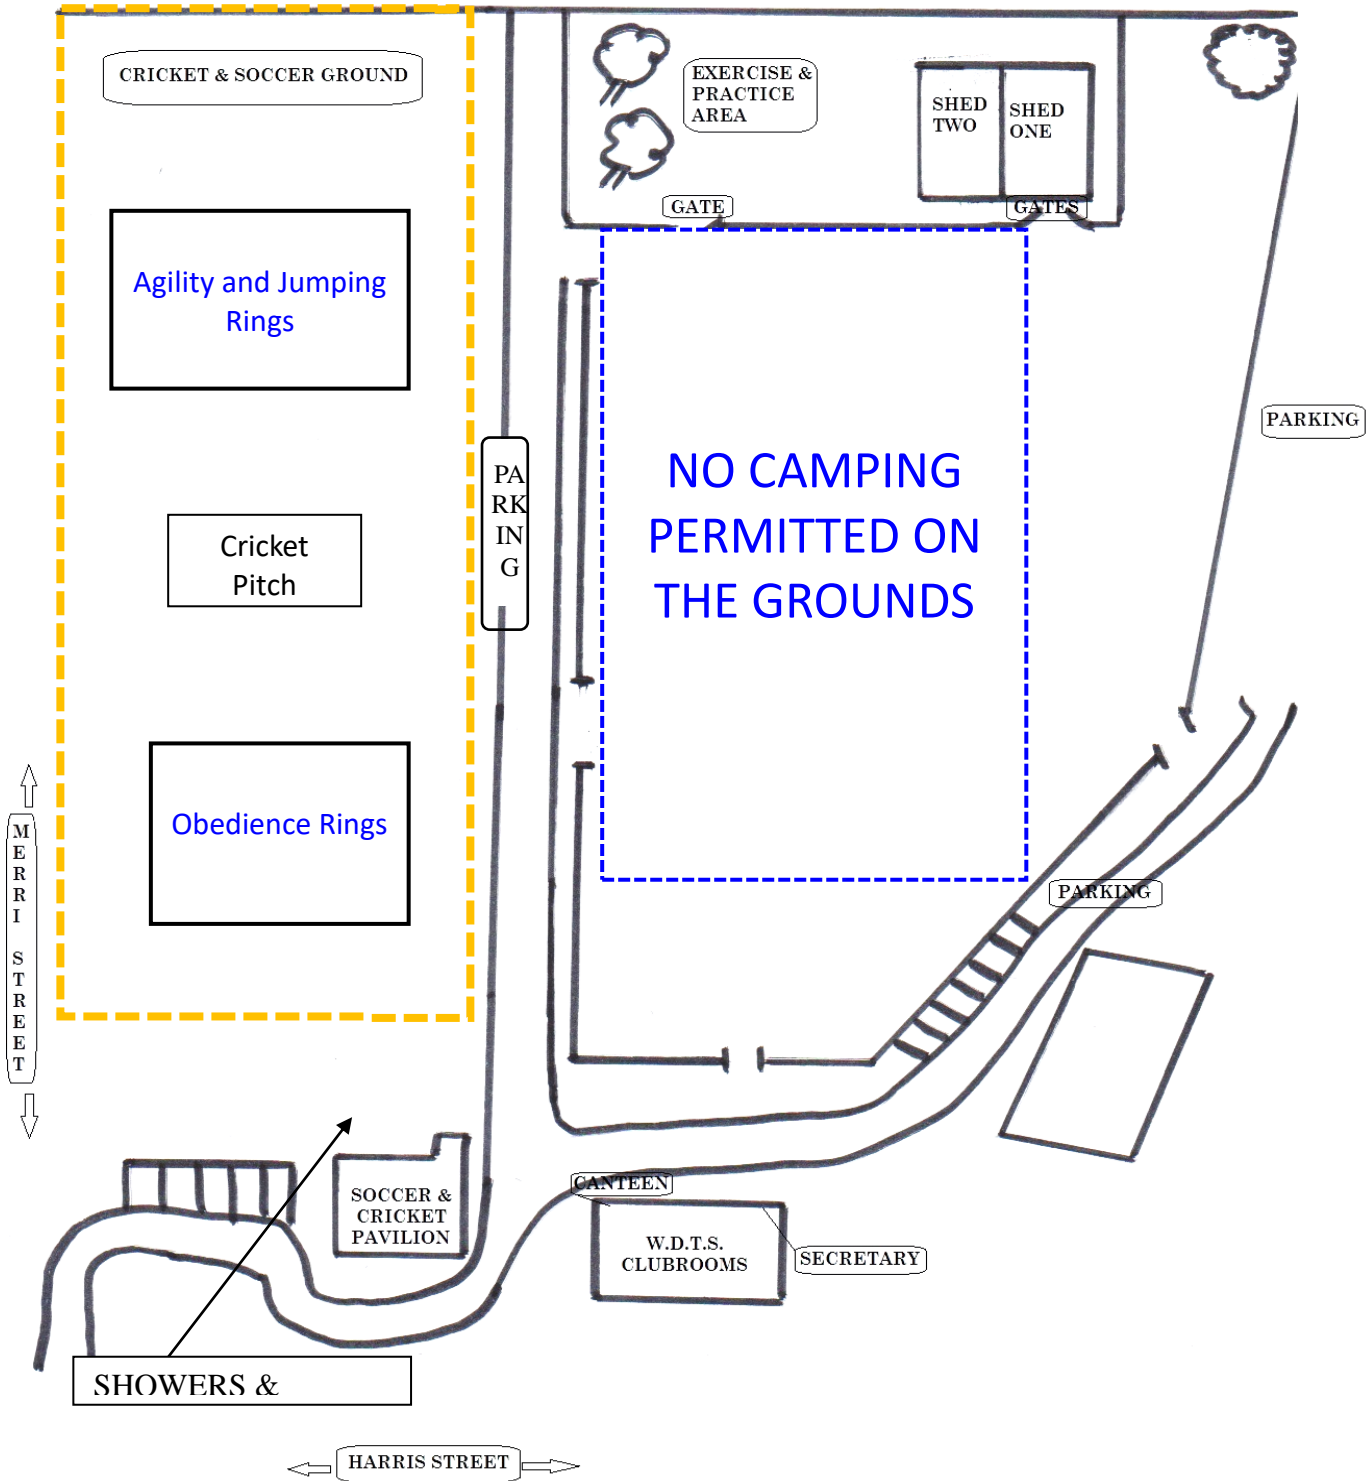

**\*Catering available from 7:30am**

**\*Coffee Van from 7:30am**

----- TRIAL PRECINCT

**We ask all competitors to PLEASE refrain from reserving gazebo sites on Friday morning or until 11:00am.  
PLEASE wait until you are authorised to reserve your site.  
While you are waiting all assistance in setting up the rings will be greatly appreciated!!**