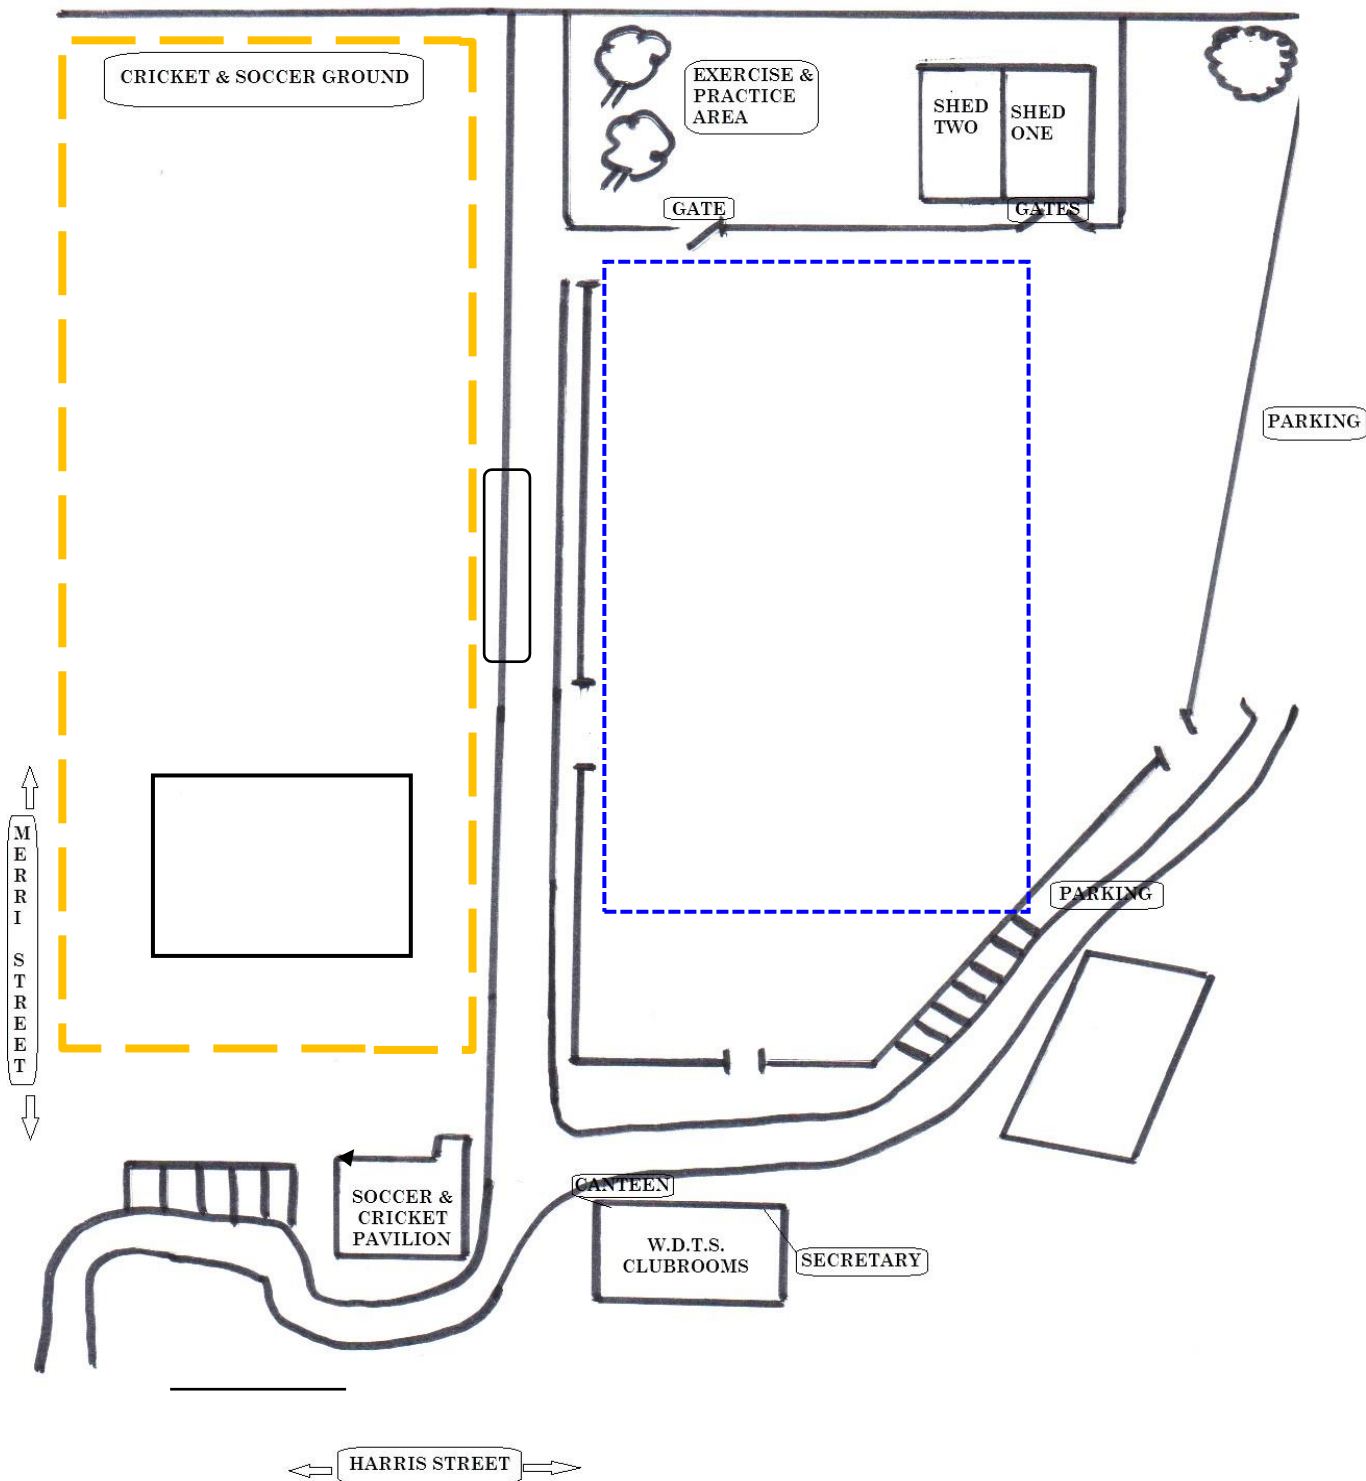

PM: 11.30 am - 12.00 pm

Trial Secretary: Cheryl McKean

All rings start 10:00 am

*Catering available from
8:30am

Warrnambool Dog Training School Inc

TRIAL PRECINCT

Saturday 29th June, 2019

Venue: Harris Street Reserve – 66 Harris Street, Warrnambool