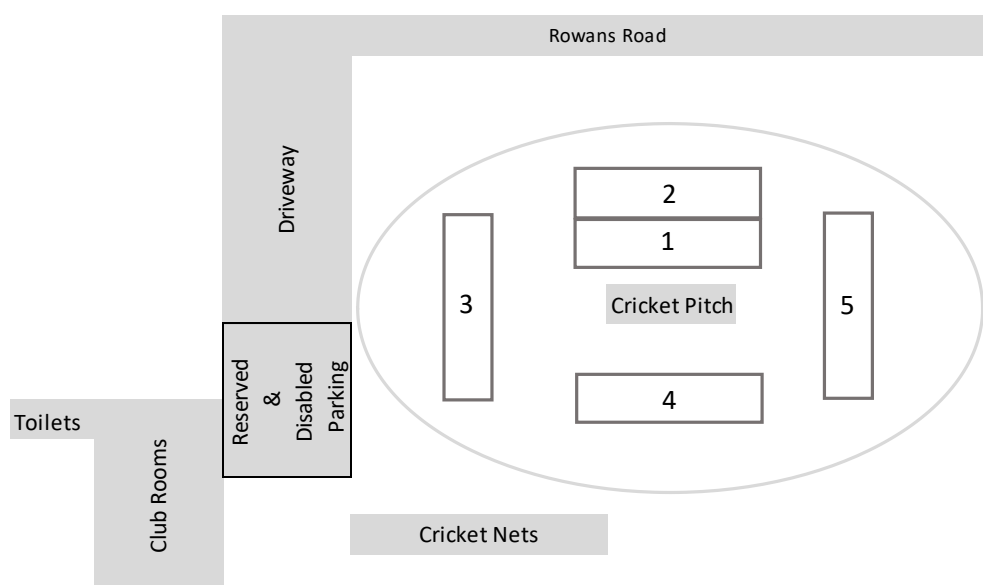

Excessive barking will not be tolerated – please be very mindful of the residents.

PRECINCTS OF THE TRIAL

The precincts of the Trial is the area within the football oval fence line.

Dogs must be on lead or chain at all times whilst within the precincts of the trial.

ALL PARKING IN FRONT OF CLUBROOMS IS RESERVED.

GROUND LAYOUT

** map not to scale

RINGS

AM – Obedience	Ring No	PM 2 – Rally O	Ring No
CCD	1	Novice	1
CD	2	Advanced A / B	4
CDX	3	Excellent A / B	3
UD	4	Masters	5
UDX	5		