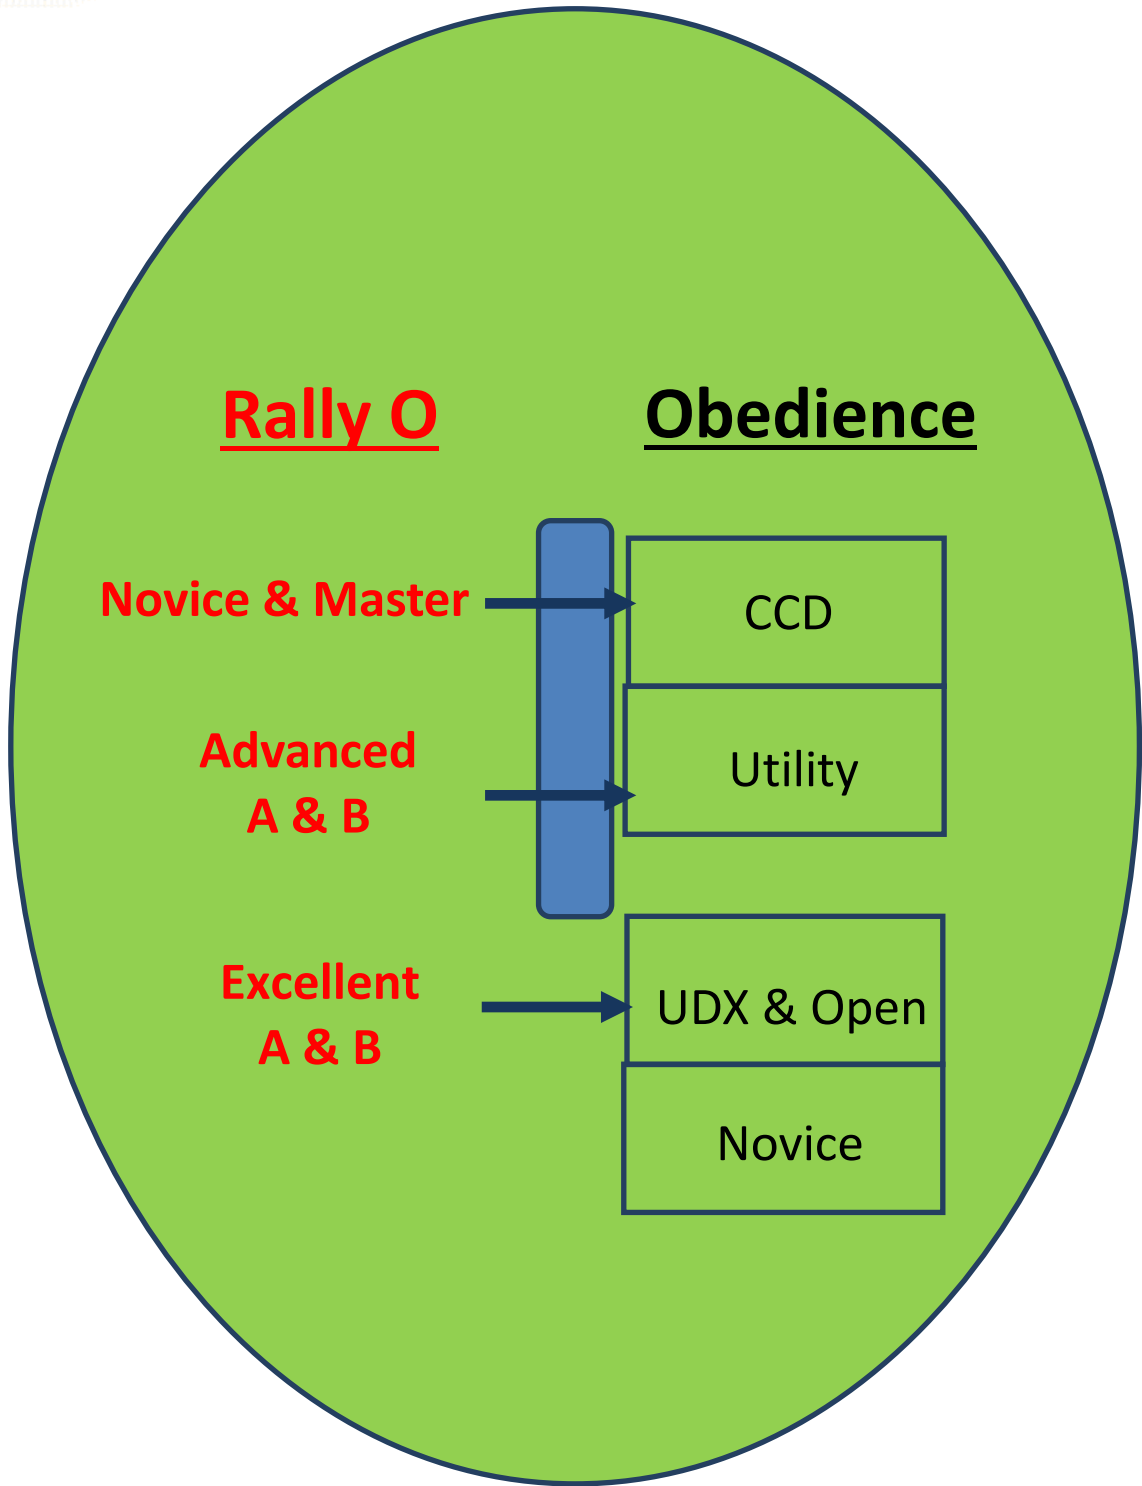

CCD

Judge: Murray Tyler

Cat	Owner	Exhibit	Breed	Sex
1	Mrs Julie and Mr Charles Chetcuti	Harvikgold Never Wonder	Golden Retriever	Dog
2	Julie Rafferty	Kasadecav True Grit	Cavalier King Charles Spaniel	Dog
3	J Mackenzie, J Aspinall, J Edwards	Ch Magic Shamrock II Magnifico RA (Imp. ITA)	Poodle (Miniature)	Dog
4	Diane Oataway	Rex RA	German Shepherd Dog	Dog
5	Brenton Stancombe	Echointime Storm	Border Collie	Dog
6	Janette Francis	Monsimbee Zeva	German Shepherd Dog	Bitch
7	Jayne Delaney	Goldchief Shake A Tail Feather	Hungarian Vizsla	Bitch
8	Jeannette Hearn	SplashoflifeRN	Associate	Bitch
9	Miss H Marshall	Duststorm RN	Associate	Bitch
10	Tania Andison	Nellie	Associate	Bitch

1st Place   Cat No.....   Score.....

2nd Place   Cat No.....   Score.....

3rd Place   Cat No.....   Score.....