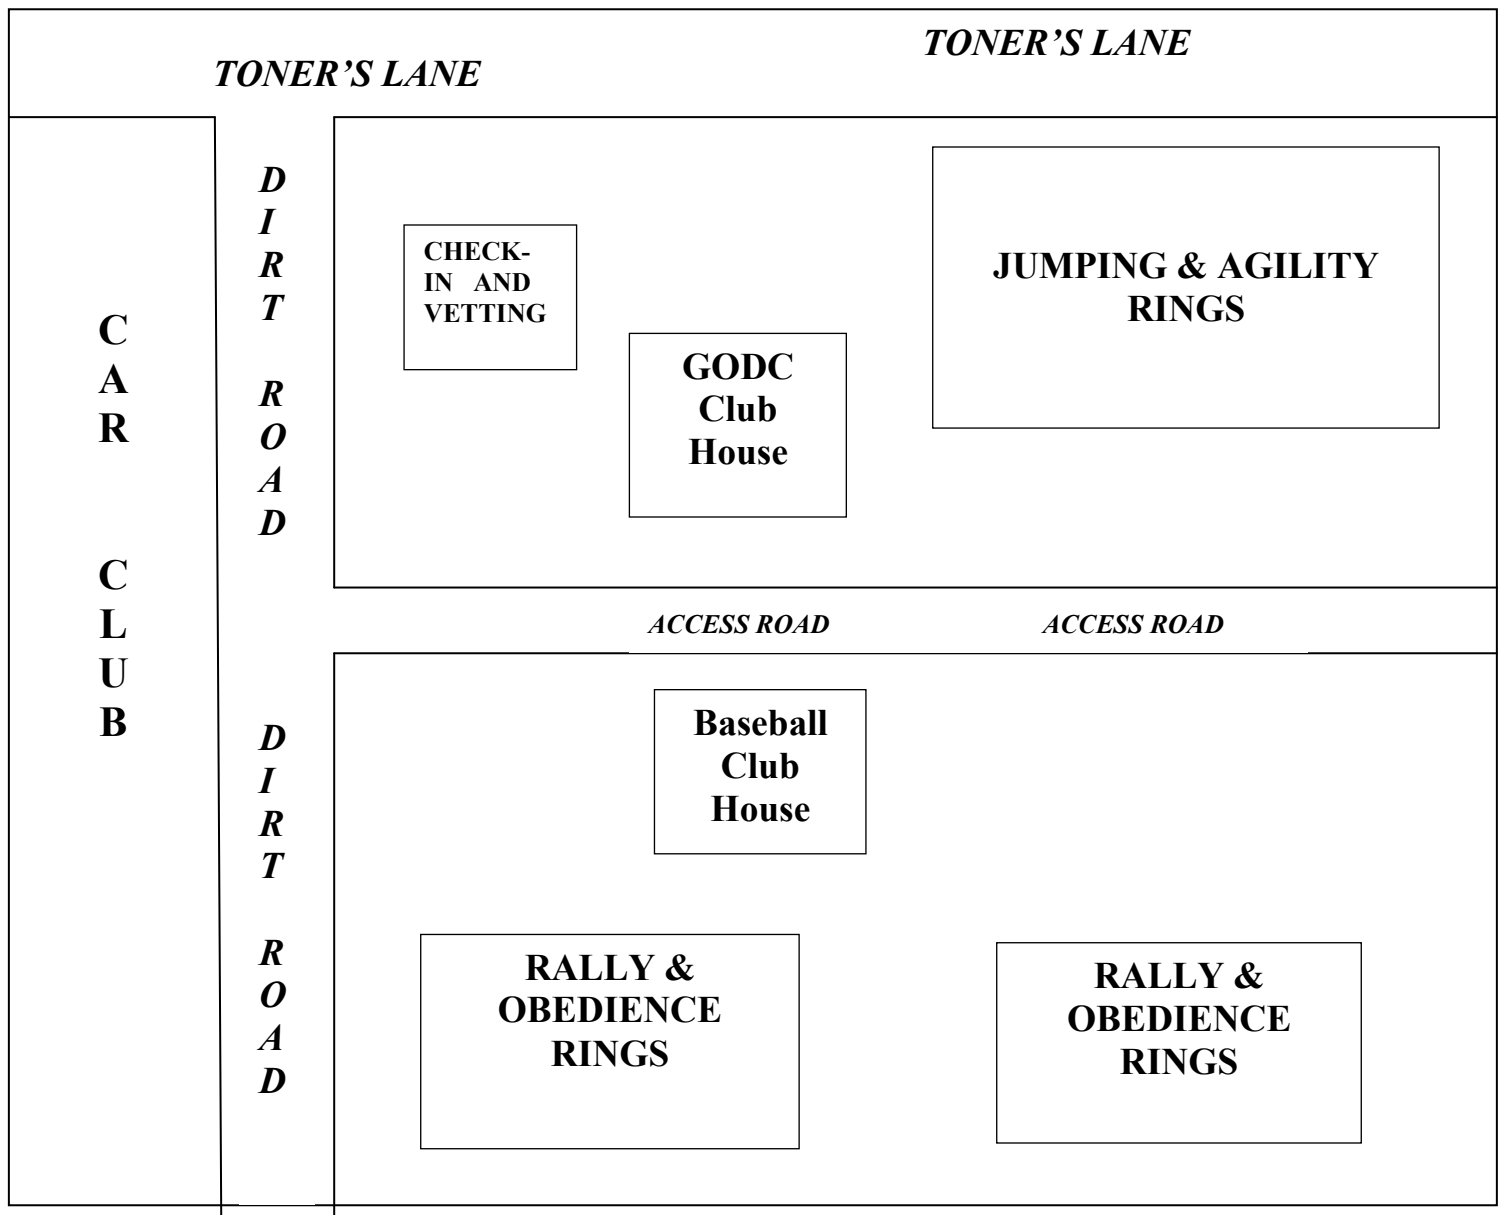

Thank you to
Healing in Motion, Bowen Therapy
Animal Health's Chris Webb
For you contribution to our trial

Obedience Trial 'C' (AM)					
CCD		Judge	Mrs K Houlden		
Cat No.	Name		Dogs Name	Breed	Sex
1	Wendy	Kassell	Caleebra Burberrys Brit	Finnish Lapphund	F
2	PHOEBE	BOLTON	KPTLONGLOCKS ROCKET MAN	German Shepherd Dog	N
3	Mr S & Mrs L	Reason	NessieSheltieReason RN ET	Associate Register	S
4	Madeline	Briggs	PRINZHENRY	Associate Register	N
5	Weilander	Kennels	Ch Weilander Mystery Race Driver (LH)	Weimaraner (Longhair)	M
6	Paula	Laidlaw	BAILEY	Associate Register	N
7	Chris	Tipping	SPEEDY	Associate Register	M
8	Leonie	Taylor	Shay	Associate Register	S
9	Patricia	Embleton	DUAL CH. (NEUT.) (T) CLARELLY DOUBLE OR NOTHING RA HT	White Swiss Shepherd Dog	N
10	Rachel	Schreuder	Sohalispirit Kodie Bear	Labrador Retriever	F
11	Faye	Jondahl	MYSTYMOO	Associate Register	S
12	Robyn	Msterson	Bella RN	Associate (Toy Poodle)	S
13	Linda	Mayze	Bicklewood Rubys A Gem RN	Golden Retriever	S
14	Rosalie	Gerlach	Ch Killara The Green Mill Murder RN TD	German Shepherd Dog	M
15	Peter	Quinn	Charharra Echo Effect	Bichon Frise	N
16	Kate	Mitchell	Beaucroft Forget Me Not RA	Golden Retriever	F
17	Anni	Saul	Ch Ghostwind Curious Cricket	Weimaraner	F
18	Paula	Alan	Ch Soverenpark Aislynn RN	White Swiss Shepherd Dog	F
19	E	Morgenthaler	Dapsen Princess Mia	Cavalier King Charles Spaniel	F
20	W.	Lucas	Daisymae	Poodle (Toy)	F
21	Dawn	Howard	Dual Ch(T)TSCh Killara Stasia RN	German Shepherd Dog	F
22	A	Rendell	Charlie	Associate Gundogs	M
23	KM & Mr GK	Taylor	Kaycee SPD JD SD GD	Associate Register	S
24	Clare	Hodges	Sunshard The Alchemist RN TD	Collie (Rough)	M
CD		Judge	Mr G Eades		
Cat No.	Name		Dogs Name	Breed	Sex
25	Julie	Angwin	Ch Huntrsdale Unique Dancer CCD	Weimaraner	F