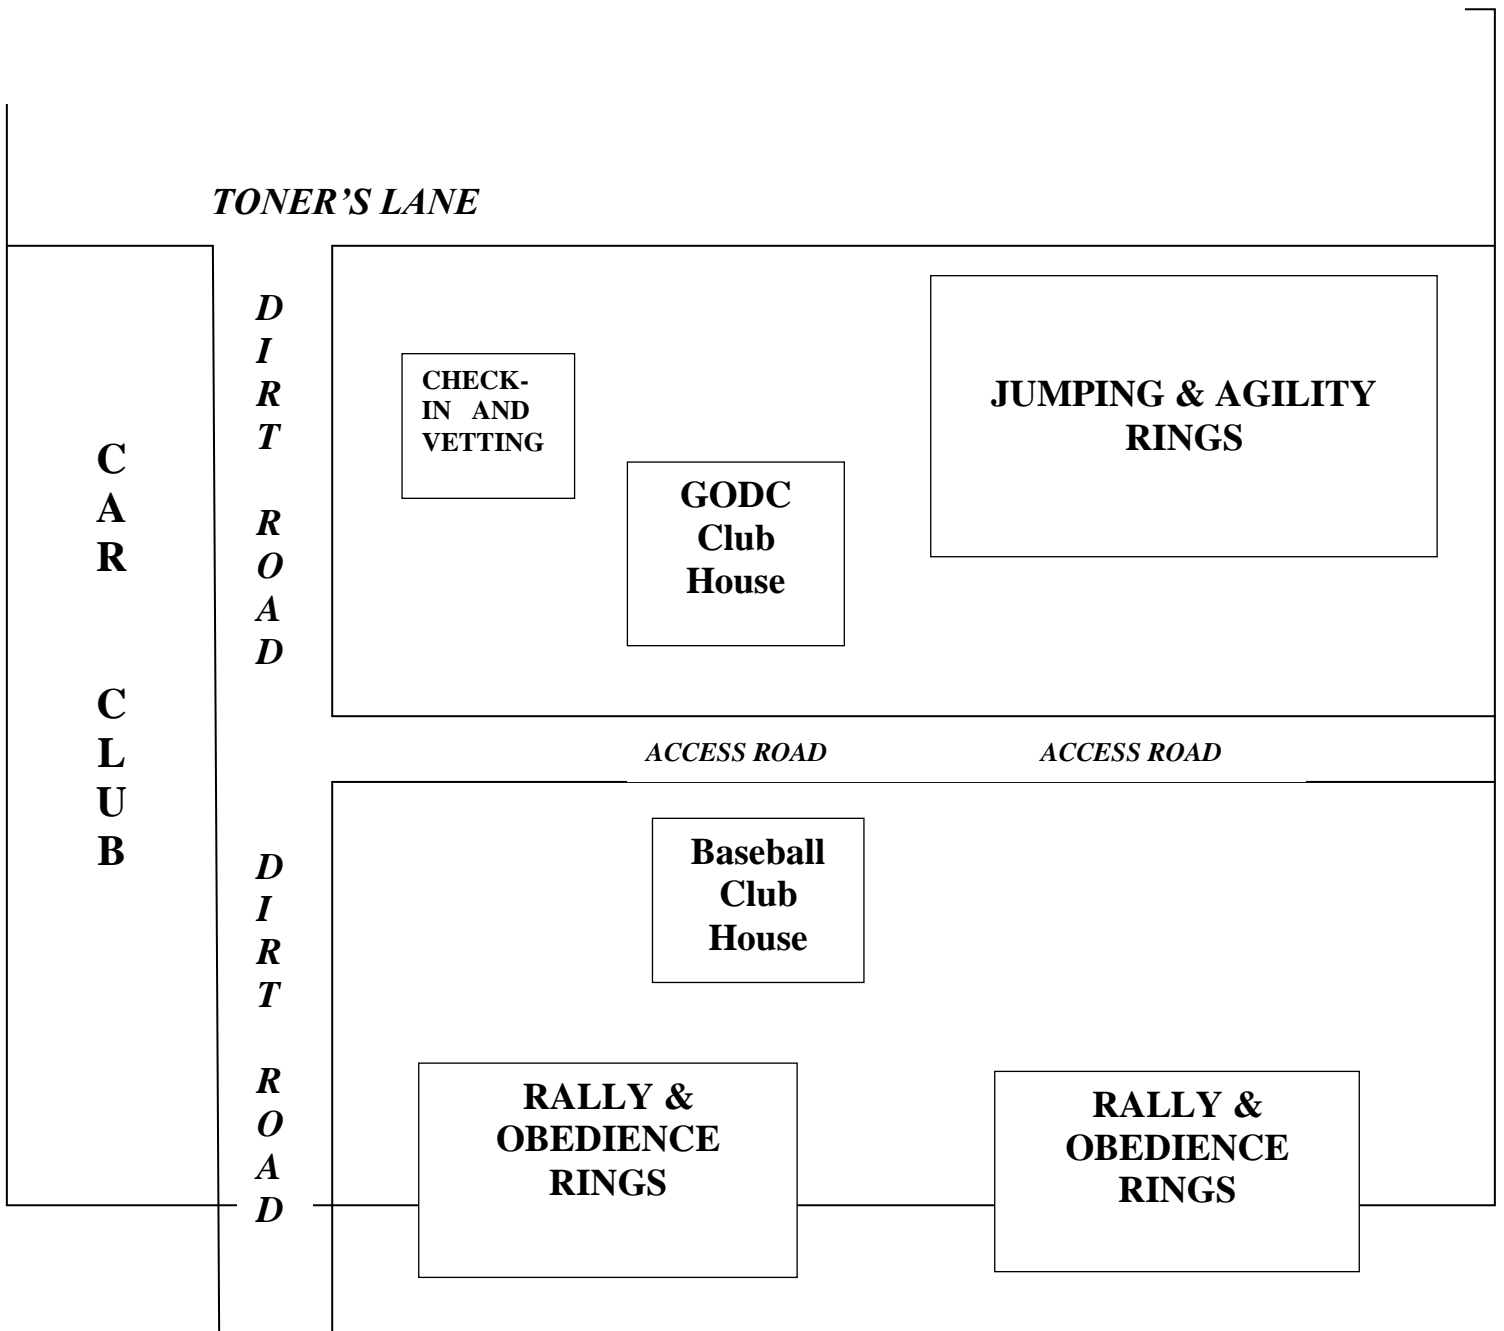

VCA Rep Mrs L Piper

**The Committee and members of the Gippsland Obedience Dog Club Inc.
would like to wish all the competitors the best of luck
and a wonderful day.
Thank you all for choosing to trial with us today.**

Obedience Trial 'C' (AM)					
CCD		Judge	Mr Clive Makepeace		
Cat No.	Name	Dogs Name	Breed	Sex	J. H.
1	Pascale Budge	BOLDHART BLACK MAGIC WOMEN RN	STAFFORDSHIRE BULL TERRIER	B	N/A
2	Miss K Mitchell	BEAUCROFT FORGET ME NOT RA.	GOLDEN RETRIEVER	B	N/A
3	D & K Binotto	BLACKNGOLD SHIVER ME WHISKERS	GERMAN SHEPHERD DOG	D	N/A
4	J Cantwell	NEUT.CH.BISART QUOTE UNQUOTE RN.ET	DOBERMANN	B	N/A
5	Sue Harding	SEADALE THRILLS AND SPILLS	NEWFOUNDLAND	B	N/A
6	Cathy Ryan	AUSTGEM TOTAL RYTHM RN	DOBERMANN	B	N/A
7	Ms Lu Cornwell	JENUIN RALPH RN	POODLE (MINIATURE)	D	N/A
8	Mrs A Rendell	CHARLIE	ASSOCIATE	D	N/A
9	Ashamber kennels	KADNOOK CUT THE CHASE (AI) NR	LABRADOR RETRIEVER	B	N/A
CD		Judge	Mr Fred Brueckner		
Cat No.	Name	Dogs Name	Breed	Sex	J. H.
10	Leonie Barrett	BAXTA	ASSOCIATE	D	N/A
11	Mr Paul Kulhawec	RAMARA WILD CHILD CCD	GERMAN SHEPHERD DOG	D	N/A
12	Carolyn Jewell	YARRAWON WELKA	RUSSIAN BLACK TERRIER	B	N/A
13	Maribeth Murphy	AUSTGEM TOTAL REFLECTION CCD, RN	DOBERMANN	B	N/A
14	Mr C Thompson	TS. CH. T.CH. ELLIETHOMPSON CCD. RN.	ASSOCIATE	B	N/A
15	Mrs N Holden	T CH PEMVALE STAR TREK RN CCD TSDX	WELSH CORGI (PEMBROKE)	D	N/A
16	Mr Paul Kulhawec	MANPRINCE FREE LOVE CCD	GERMAN SHEPHERD DOG	B	N/A