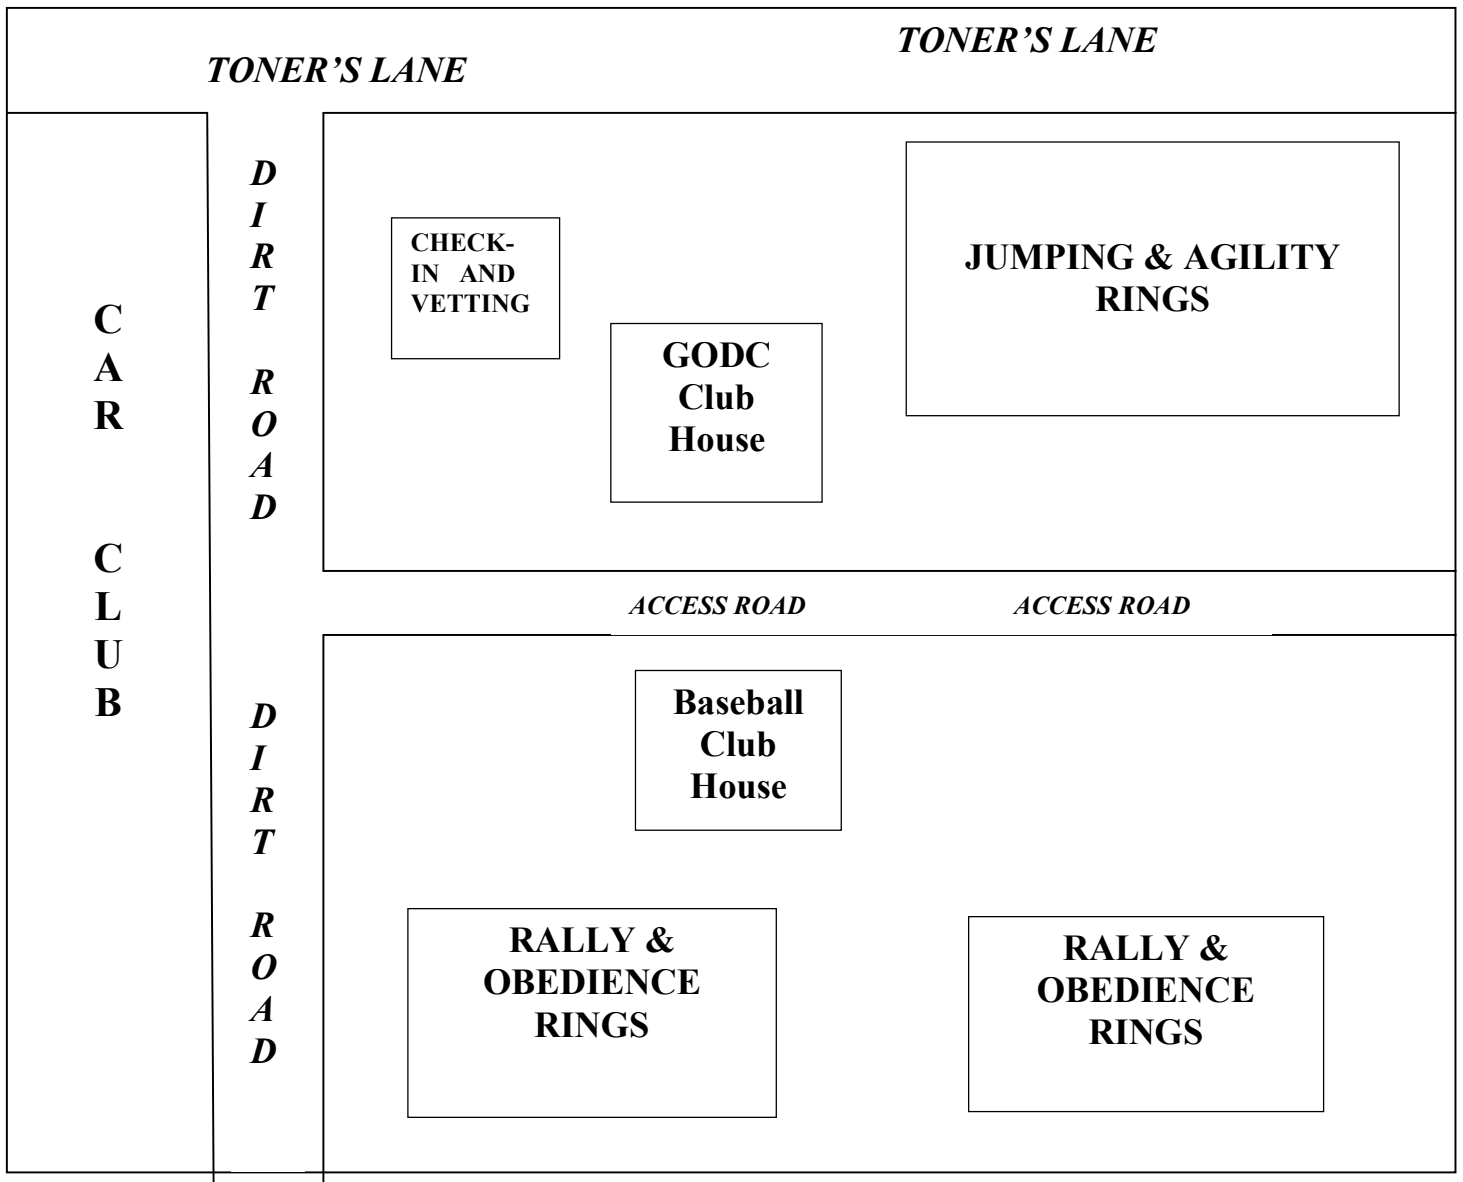

Thank you to
Healing in Motion, Bowen Therapy
Animal Health's Chris Webb
For you contribution to our trial

Obedience Trial 'C' (AM)					
CCD		Judge	Mrs K Houlden		
Cat No.	Name		Dogs Name	Breed	Sex
1	Wendy	Kassell	Caleebra Burberrys Brit	Finnish Lapphund	F
2	PHOEBE	BOLTON	KPTLONGLOCKS ROCKET MAN	German Shepherd Dog	N
3	Mr S & Mrs L	Reason	NessieSheltieReason RN ET	Associate Register	S
4	Madeline	Briggs	PRINZHENRY	Associate Register	N
5	Weilander	Kennels	Ch Weilander Mystery Race Driver (LH)	Weimaraner (Longhair)	M
6	Paula	Laidlaw	BAILEY	Associate Register	N
7	Chris	Tipping	SPEEDY	Associate Register	M
8	Leonie	Taylor	Shay	Associate Register	S
9	Patricia	Embleton	DUAL CH. (NEUT.) (T) CLARELLY DOUBLE OR NOTHING RA HT	White Swiss Shepherd Dog	N
10	Rachel	Schreuder	Sohalispirt Kodie Bear	Labrador Retriever	F
11	Faye	Jondahl	MYSTYMOO	Associate Register	S
12	Robyn	Msterson	Bella RN	Associate (Toy Poodle)	S
13	Linda	Mayze	Bicklewood Rubys A Gem RN	Golden Retriever	S
14	Rosalie	Gerlach	Ch Killara The Green Mill Murder RN TD	German Shepherd Dog	M
15	Peter	Quinn	Charharra Echo Effect	Bichon Frise	N
16	Kate	Mitchell	Beaucroft Forget Me Not RA	Golden Retriever	F
17	Anni	Saul	Ch Ghostwind Curious Cricket	Weimaraner	F
18	Paula	Alan	Ch Soverenpark Aislynn RN	White Swiss Shepherd Dog	F
19	E	Morgenthaler	Dapsen Princess Mia	Cavalier King Charles Spaniel	F
20	W.	Lucas	Daisymae	Poodle (Toy)	F
21	Dawn	Howard	Dual Ch(T)TSCh Killara Stasia RN	German Shepherd Dog	F
22	A	Rendell	Charlie	Associate Gundogs	M
23	KM & Mr GK	Taylor	Kaycee SPD JD SD GD	Associate Register	S
24	Clare	Hodges	Sunshard The Alchemist RN TD	Collie (Rough)	M
CD		Judge	Mr G Eades		
Cat No.	Name		Dogs Name	Breed	Sex
25	Julie	Angwin	Ch Huntrsdale Unique Dancer CCD	Weimaraner	F