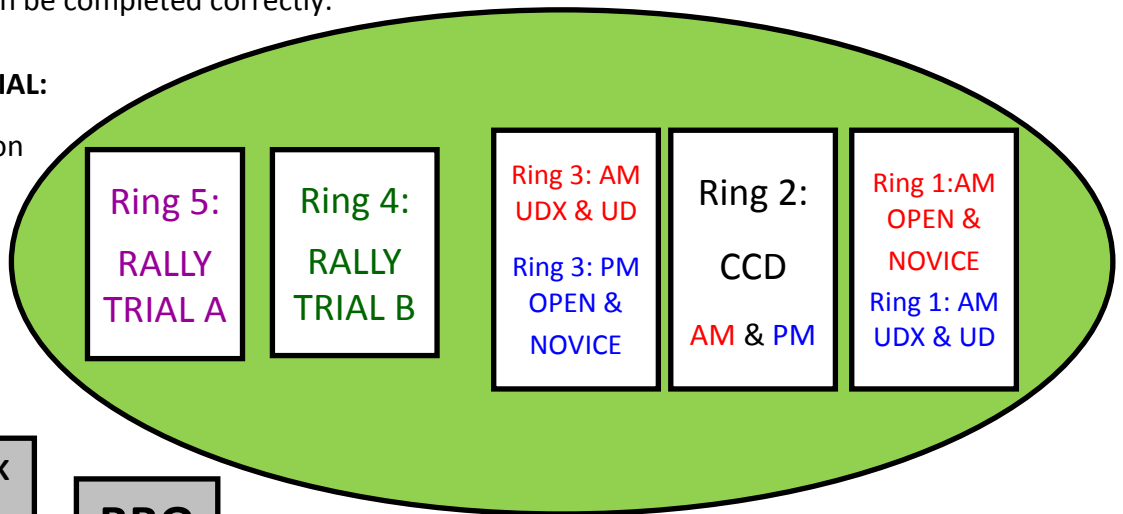

TRIAL INFORMATION

TRIAL SECRETARY: *Natalie Brown*

VCA REP: *Meg Ryan*

VETTING OFFICER: *Julie Lovell*

COMPETITORS, PLEASE NOTE:

These Trials are conducted under the Rules & Regulations of the Victorian Canine Association Inc.

Where multiple entries have been received we have tried to avoid clashes, however, it is the competitor's responsibility to notify the Judge in each ring prior to the commencement of the trial if there is the possibility of being in two rings at once.

Every effort has been made to ensure that competitor's names & their dog's names have been spelt correctly, but if errors have occurred in the catalogue please notify the Secretary BEFORE Presentation so that your scorecard can be completed correctly.

PRECINCTS OF THE TRIAL:

All dogs must remain on lead within the precinct of the trial.

The precincts of the trial are within the fenced area of the Velodrome.

Please have respect for other competitors and do not train your dog near the ring areas. Thank you.

The Club would like to wish each competitor the best of luck & hope you have an enjoyable day!

A BIG THANK YOU TO OUR JUDGES

OBEDIENCE CLASSES

Ring 1

AM Trial - 8.30am

Open & Novice - Mrs. Kim Houlden

PM Trial - Not Before 12.30pm

UDX & UD - Mr. Fred Brueckner

Ring 2

AM Trial - 8.30AM

CCD - Mr. Fred Brueckner

PM TRIAL - Not Before 12.30pm

CCD - Mrs. Kim Houlden

Ring 3

AM Trial - 8.30AM

UDX & UD - Mr. Clive Makepeace

PM Trial - Not Before 12.30PM

Open & Novice - Mr. Clive Makepeace

RALLY OBEDIENCE CLASSES

RING 4 - 8.30am

RALLY TRIAL A - Mr. Ross Carlson

RM, REA, REB, RAA, RAB, RN

RING 5 - 8.30am

RALLY TRIAL B - Mr. Graham Eades

RN, RAA, RAB, REA, REB, RM