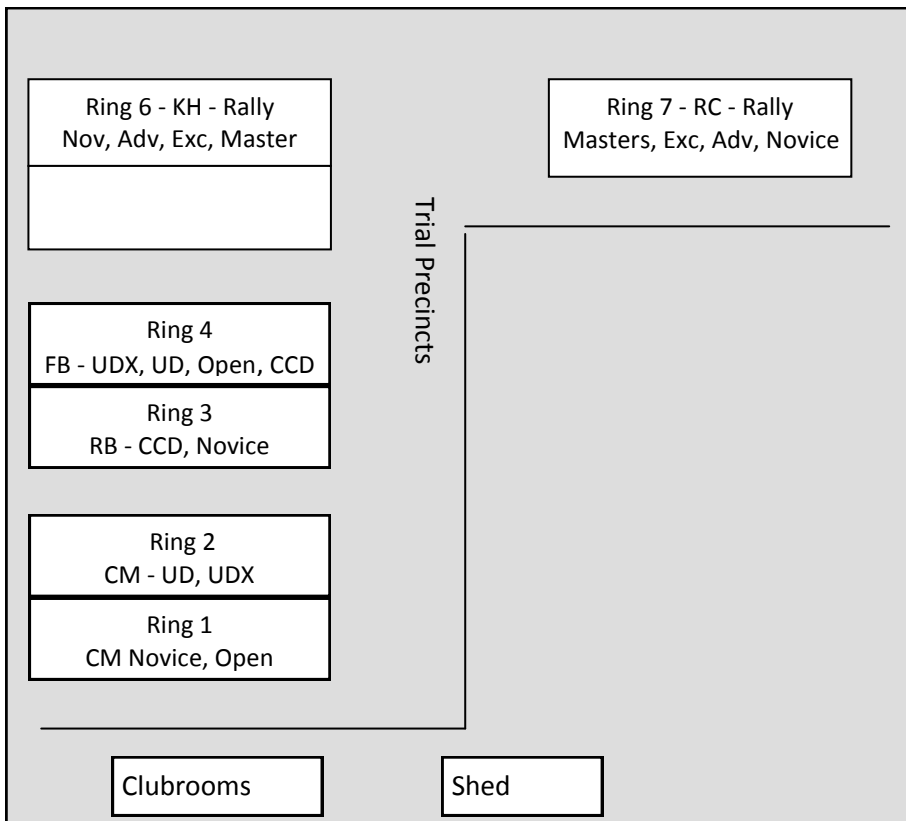

"Thank You"

Judges, Stewards & Competitors for attending our trial.

Travel safe!

Good Luck for the remainder of the weekend