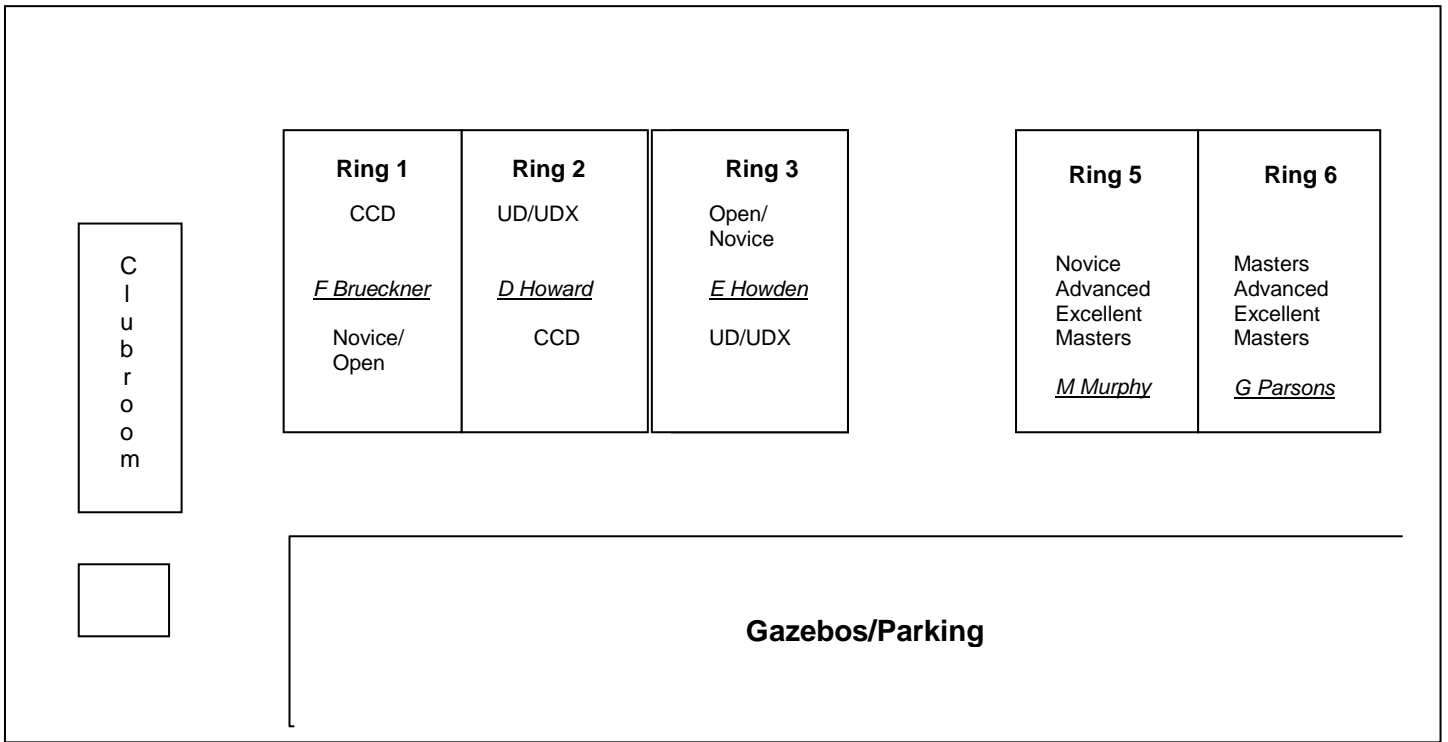

*Present the raffle  
ticket that was with  
your numbers at the  
BBQ*

VCA REPRESENTATIVE: Julie Lovell

FIRST AID OFFICERS: Stacey Murphy

PRECINCTS OF THE TRIAL

The precincts of the trial are defined by the roped off area—see next page.  
All dogs must remain on lead within the precincts of the trial.