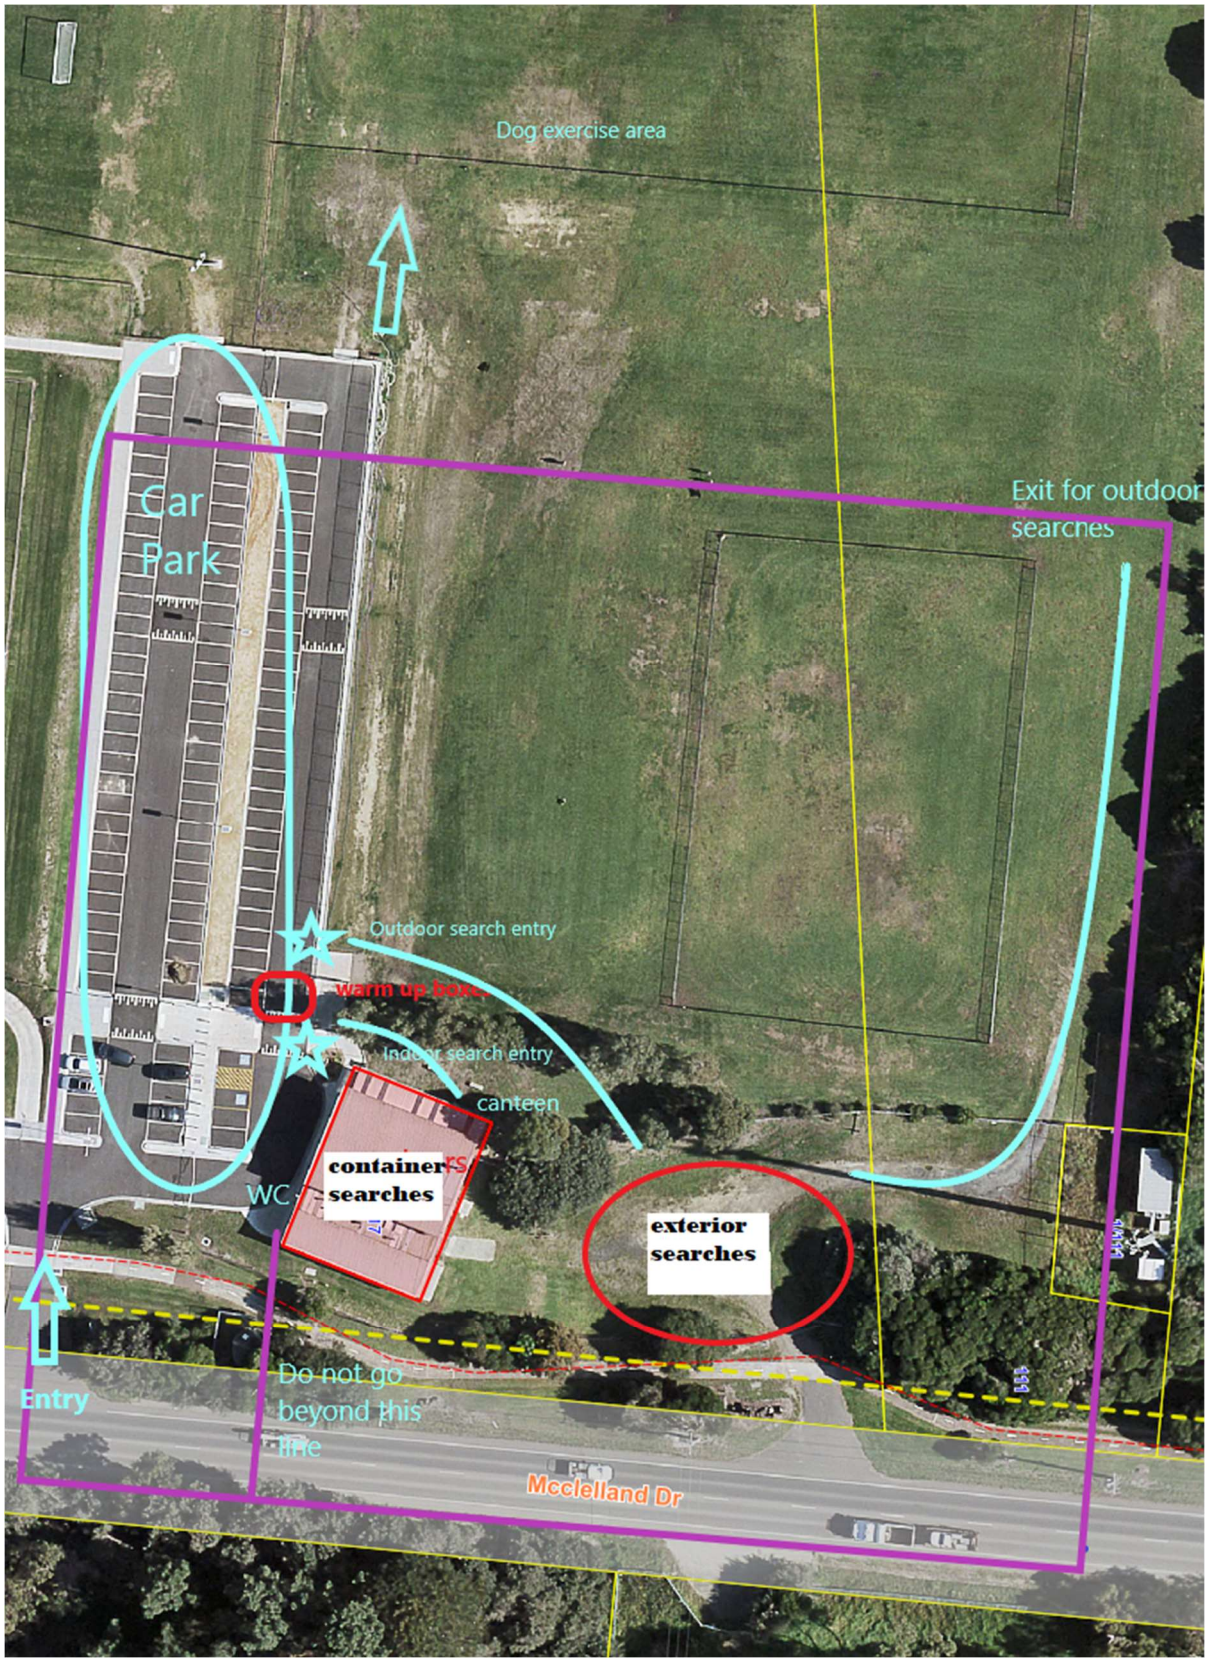

TRIAL PRECINCTS

The trial precincts are marked in purple, the exit path from the outdoor searches will be marked with cones. Further instructions will be provided at the briefings.

Catalogue	OwnersName	Handler		DogName	Breed	Advanced Container Element	Advanced Exterior Element
						Tammy Beattie	Talia Duell
11	Tammy Beattie	Tammy	Beattie	AG CH 200 MadDogMadison RA ADM JDM SPDM SDM GD	Associate (Toy Poodle)		*
29	Patricia Allen	Patricia (Joy)	Allen	T.CH TS. GRAND.CH. Ximinez on Fire RN, AF CH, SWN	Nova Scotia Duck Tolling Retriever		*
104	Kaye Yarnold	Kaye	Yarnold	T Ch TS Gr Ch Neut Ch Silverblue Stop Press RN SWN	Cocker Spaniel		*
13	Jannelle Carlile	Jannelle	Carlile	Alanglen Johnny B Goode (AI) SWN RA FS.S HTM.S	Labrador Retriever		*
108	Ms C Geary	Christine	Geary	Fyrebust Destinys Child RN SWN	German Spitz (Mittel & Klein)	*	*
31	LEANNE JOHNSON	Malcolm	Johnson	Elspar Zander	Cocker Spaniel		*
30	Leanne Johnson & Malcolm Johnson	Leanne	Johnson	Patrick Fletcher CDX RE RAE AD JDX GDX SPD SD HSAs HSBsd HSAC HSAd FS.I. HTM.N. ET. SWN	Border Collie	*	*
1	Kiara O'Gorman	Kiara	O'Gorman	T Ch Zenchel Cyclonic TSD SWN	Labrador Retriever	*	*
4	Galinde Gumpold	Galinde	Gumpold	TCh TS. GRAND CH. Aberhard Gilbert Gumdrop SWN	Schnauzer (Miniature)	*	*
5	Bobbee Terrill	Bobbee	Terrill	TS GRAND CH, TRI CH (T)(RO), N CH ROSAROTT BASKO'S PRIDE UD RAE HSA(s) ET WWPD SWN	Rottweiler	*	*
8	Kristen Papay	Kristen	Papay	Kanekara Little Red Corvette RN.SWN	German Shepherd Dog	*	*
15	Helen Taylor	Helen	Taylor	Kalaska Sir Pepper Jack SWN	Australian Shepherd	*	*
18	Mrs M R Harvey	Ruth	Harvey	Neut. Ch. Nyanga Blue Anzac RN. SWN. FS.S HTM.S ET.	Border Collie	*	*
21	Mr R & Mrs S Dixon	Roger	Dixon	Allambie Dixon SWN TK.S	Australian Koolie	*	*
22	Tracey Edgell	Tracey	Edgell	DUAL. CH. TS. GRAND.CH. Neuter(T) Rozate Calamity Jane CD. RE. SWN TK.S. JDX. GD. HSAs	Australian Shepherd	*	*
25	Susan Scott	Susan	Scott	T.Ch. TS. Grand.Ch. Canicula Brynn CD RE SWN JD SPD SD	English Springer Spaniel	*	*
34	Meg Hannan	Meg	Hannan	Shanta	Poodle (Miniature)	*	*
56	Mrs M & R McLean-Leeson	Madeline	McLean-Leeson	Oliver SWN	Associate	*	*
72	Hiroyuki Igarashi	Hiroyuki	Igarashi	Allie	Associate (Border Collie)	*	*
73	Lynne Adams	Lynne	Adams	Nabihah Lustful Lady SWN	Whippet	*	*
77	Miss M A Ferabend	Melissa	Ferabend	CH KANEKARA MAGIC MOMENTS CAX	German Shepherd Dog	*	*
79	Anita Cochrane	Anita	Cochrane	Rozate BB Boston Red Sox CD RE SWN	Australian Shepherd	*	*
81	Mrs Jo Bates	Jo	Bates	Thornfield Embargo RA SWN	English Springer Spaniel	*	*
83	Karen Bradford	Karen	Bradford	Aglaia Moonlite Mile SWN	Poodle (Standard)	*	*
84	Julie Merryfull	Julie	Merryfull	DEXTERTHECLOWN SWN	Associate	*	*
87	Julie Conroy	Julie	Conroy	Oskal Here's Harley SWN	Cavalier King Charles Spaniel	*	*
88	Miss H Davis & Mrs E Joseph	Helen	Davis	NZ CH CH Azzaro Knight Rider (Imp NZL) SWN CA	Gordon Setter	*	*
90	Peter & Dawn Howard	Dawn	Howard	Dual Ch (T) Neut Ch TS Grand Ch Killara Stasia AZ BSC CCD RA SWN	German Shepherd Dog	*	*
91	Mrs. D & Ms. A Alexander	Dorothy	Alexander	CH. ANNADOR I PUT A SPELL ON YOU (AI) SWN	Golden Retriever	*	*
93	BEGLEY Robyn	Robyn	Begley	Banjo Begley	Associate	*	*
94	Mrs J Brophy & Mr R & Mrs L Parker	Julie	Brophy	TINTOOKIE FRANKLY MY DEAR SWN	Irish Red and White Setter	*	*
96	Pascale Budge	Pascale	Budge	Boldhart Too Hot To Handle SWN	Staffordshire Bull Terrier	*	*
97	Cheryl Griek	CHERYL	GRIEK	KIRIBINDI BE ELLA BLUE SWN RN	Border Collie	*	*
98	Celeste Meier	Celeste	Meier	Champion Stoneheart Scuttlebutt SWN	Border Terrier	*	*
101	Mr R Healey	Libby	Redman	Ch. Durhamdogues No Nonsense SWN	Dogue de Bordeaux	*	*
105	Truhaven Kennels	Kerry	Macklin	Ch Truhaven Calm Before The Storm	Staffordshire Bull Terrier	*	*