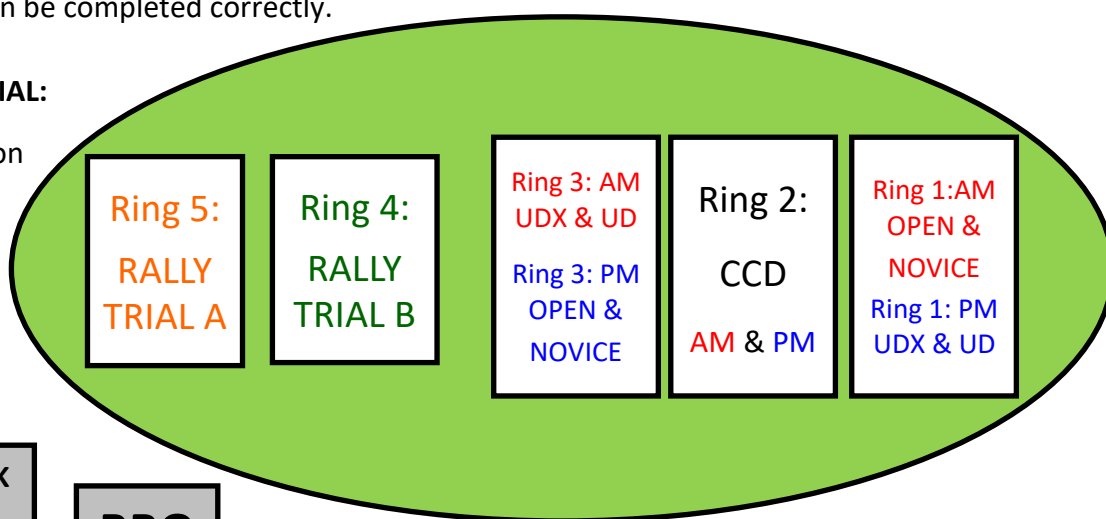

PRECINCTS OF THE TRIAL:

All dogs must remain on lead within the precinct of the trial.

The precincts of the trial are within the fenced area of the Velodrome.

Please have respect for other competitors and do not train your dog near the ring areas. Thank you.