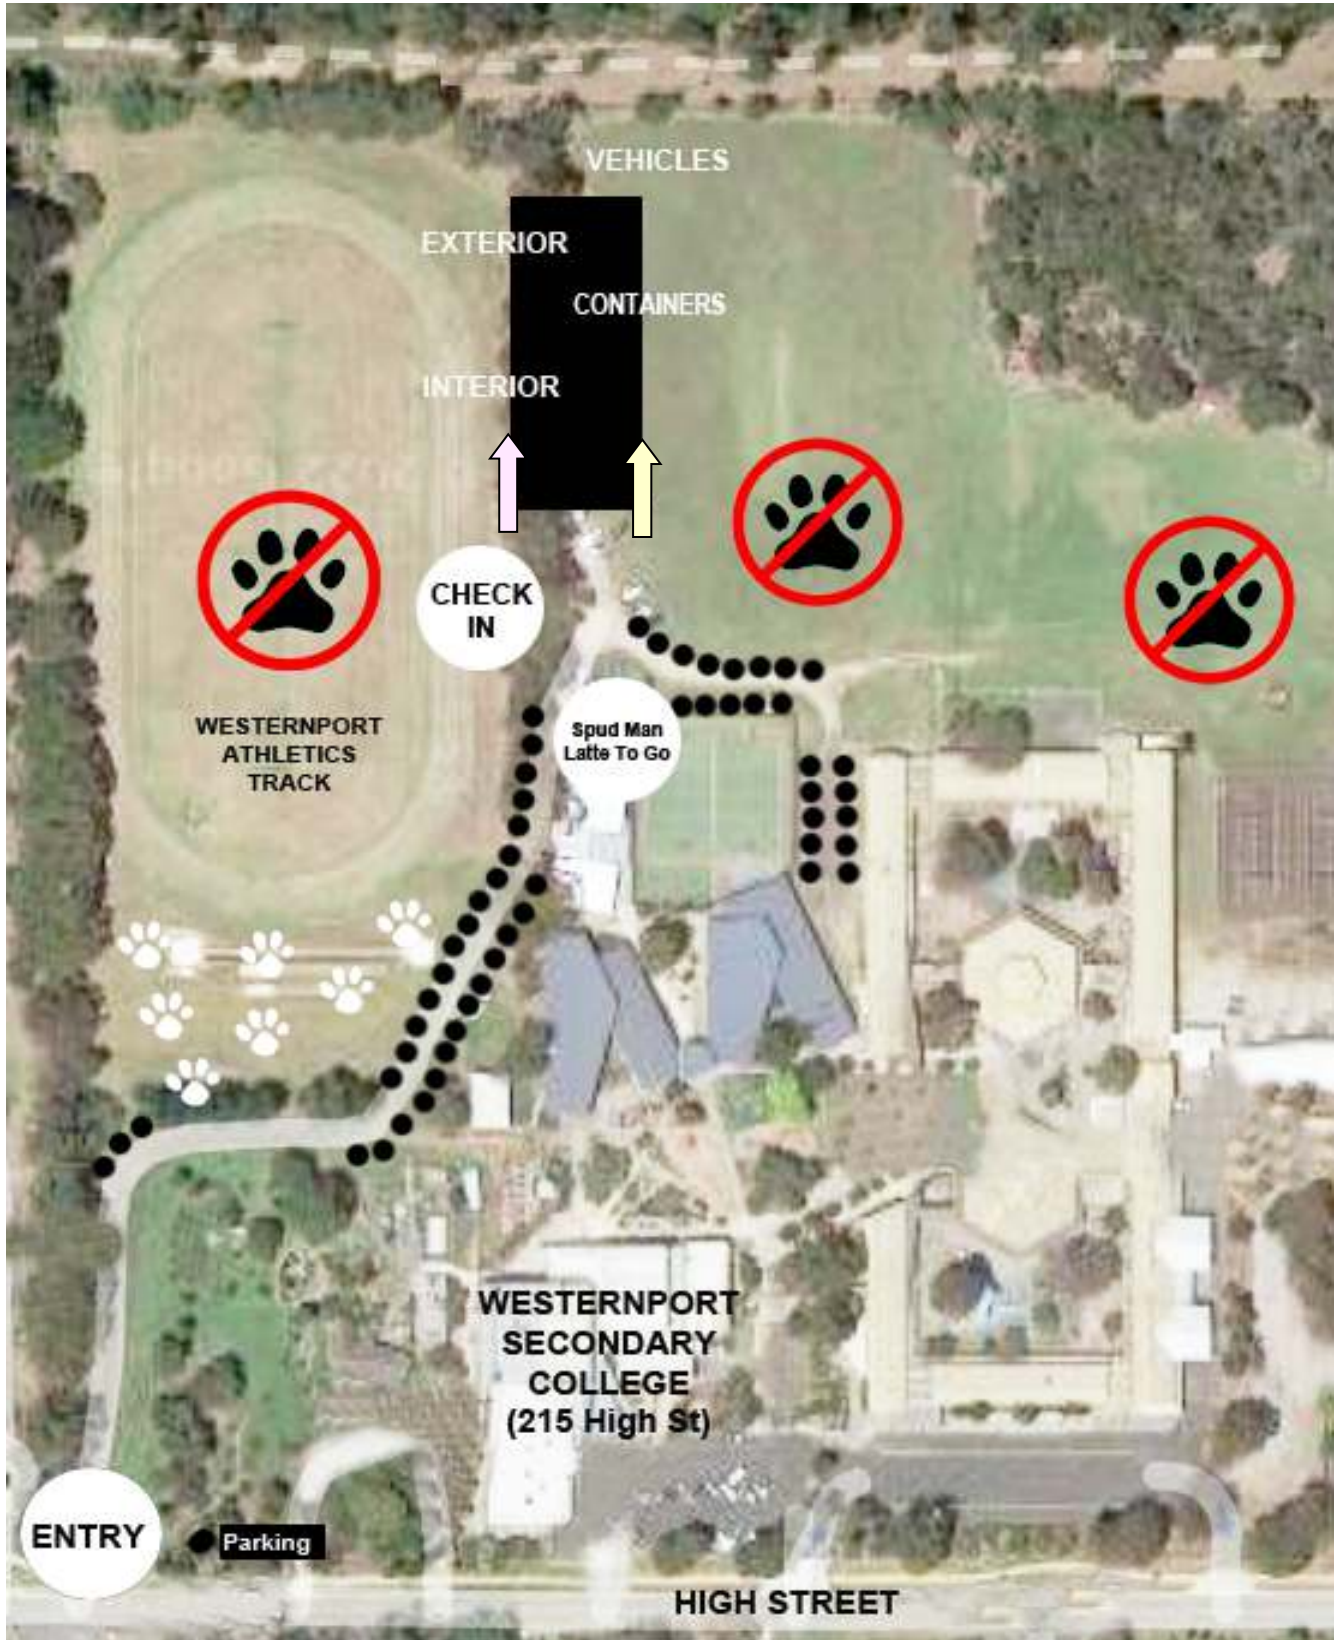

Westernport Athletics Track High St, Hastings

Google Map:

<https://goo.gl/maps/GAqwhYA2ygznnTDv5>

Novice Containers

Jo Bates

Cat #	Handler	Dog Name	Breed	Sex
01	Tammy Beattie	AG CH 200 MadDogMadison RA ADM JDM SPDM SDM GD	Associate	
02	Sonja Needs	BorderwolvesQuinn	Associate	D
03	Angela Hervey-Tennyson	Ch Saphyr Gubbeen	Soft Coated Wheaten Terrier	D
06	Ruth Harvey	Bordarita Reddy To Travel	Border Collie	D
07	Sonja Needs (Kiara O'Gorman)	Sevilara Strawberry Kisses	Border Terrier	B
08	Sharon Sempel	Carryon Carla	Associate	
09	Sue Smith	Ch Nuet Ch Jessicav Kiss Me I'm Hot	Cavalier King Charles Spaniel	B
10	Lan Jin	VONBEAUTY ERIC	German Shepherd Dog	D
11	Dorothy Alexander	Annador Reminiscence	Great Dane	D
12	Robyn English	BONT 302219AR	Associate	
13	Clare Bowler	Aust Ch Langrigg How Cool Am I (AI)	Beagle	D
14	Carole Denehey	AG CH 300 Finegold Hal On Paws JDM ADM SPDX SDX GD	Poodle (Toy)	D
15	Joanne Reid	Caleebra Cerberus	Finnish Lapphund	D
16	Pamela Child	Callicoma Tradesman RN. TKN.	Australian Kelpie	D
17	Karen Smith	Canicula Gooseberry	Sporting Register	
19	Pam Bonanno	CH Bronyayr Violets Petal	Staffordshire Bull Terrier	B
20	Kellie Monea	Ch Coningsburgh Leading Lady CCD,RA,JD	Labrador Retriever	B
21	Kellie Monea (Jennifer Alleyne)	Parity Buongiorno Bliss AD JDX SWN	Lagotto Romagnolo	B
22	Warwick Reader	Incavale Terenzio	Lagotto Romagnolo	D
23	Stephanie Ashman	Beereegan Lucy In The Sky RN	Labrador Retriever	B
25	Sandra Crowley	ELLERRAN DURIF PARTI HI LIGHTS	Collie (Rough)	D
26	Lyndall Kummer	Alfoxtan Cinnamon Stick	Australian Shepherd	B
27	Helen Vernon	Duszah Dramatic Tia CCD RE ET	Border Collie	B
28	Helen Read	Deargo	Associate	
29	Lisa Pretty	Grundelhardt Hard Rock (Ai)	German Shepherd Dog	D
30	Yvonne Mann	Blakngold Tiptop	German Shepherd Dog	B
31	Meredith Marshall	Isabelle	Murray River Retriever	B
32	Simone Huxtable	Jasmine	Associate	
33	Julie Merryfull	Justgus	Associate	
34	Michele Beyer	Kaitler Cha Cha With Daveren (IID)	German Pinscher	B
35	Helen Taylor	Kalaska Sweet as Ivy	Australian Shepherd	B
36	Cheryl Smith	T Ch Eliteview Taking The Lead HT RN	Australian Shepherd	B
37	Melinda Cleland	Lulu SWN	Associate	
38	Celeste Meier	LuluWarriorMaiden	Associate	
39	Hiroko Fukunaga	May Oinari	Associate	
40	Laura Jowett	Meshkhent Honky Cat	Labrador Retriever	B
41	Stephanie Shaw	Monty	Associate	
43	Tania Andison	Nellie NR	Associate	
44	Carmel Croft	Annador I Maximus	Golden Retriever	D
45	Julie Conroy	Oskal Ada May TKS	Cavalier King Charles Spaniel	B
46	Sue Hamilton	Paddlepaws Postcard From Paris RA	Newfoundland	D