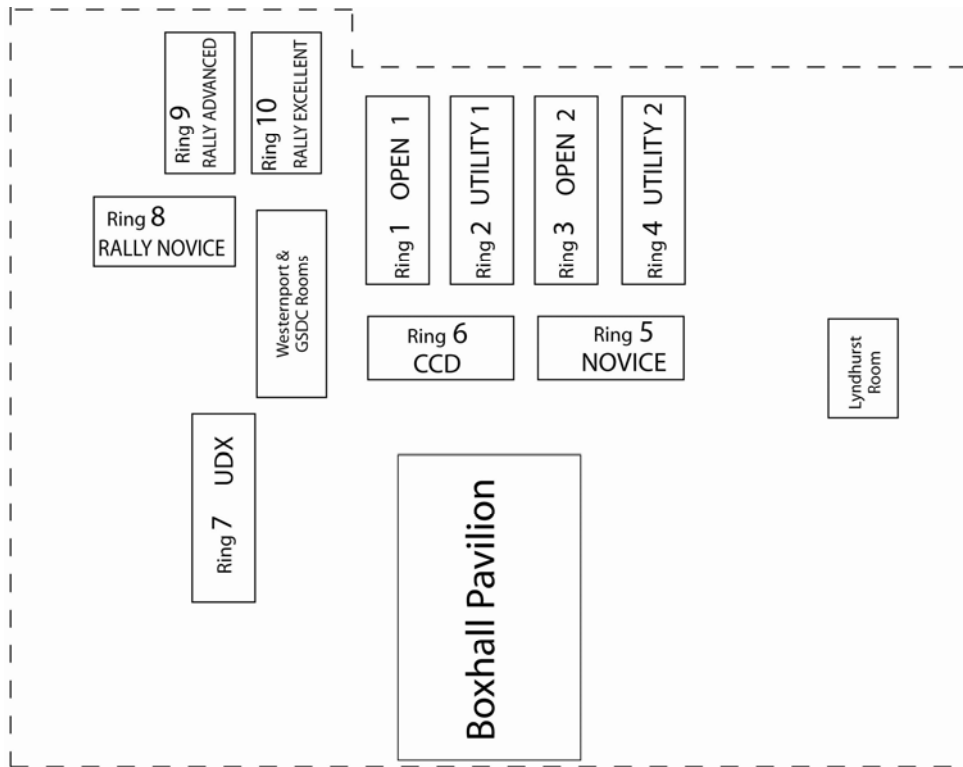

Check In: 5:15pm until 5:45pm

JUDGING WILL COMMENCE AT 6:00 pm

OFFICIAL SPONSOR

DOGS Victoria proudly sponsored by:

RING PLAN

PRECINCTS OF THE TRIAL

The precincts of this trial are the entire grassed competition area plus an exclusion zone of 10 metres around that area and all other rings set up, as indicated by the dotted line on the plan shown above.