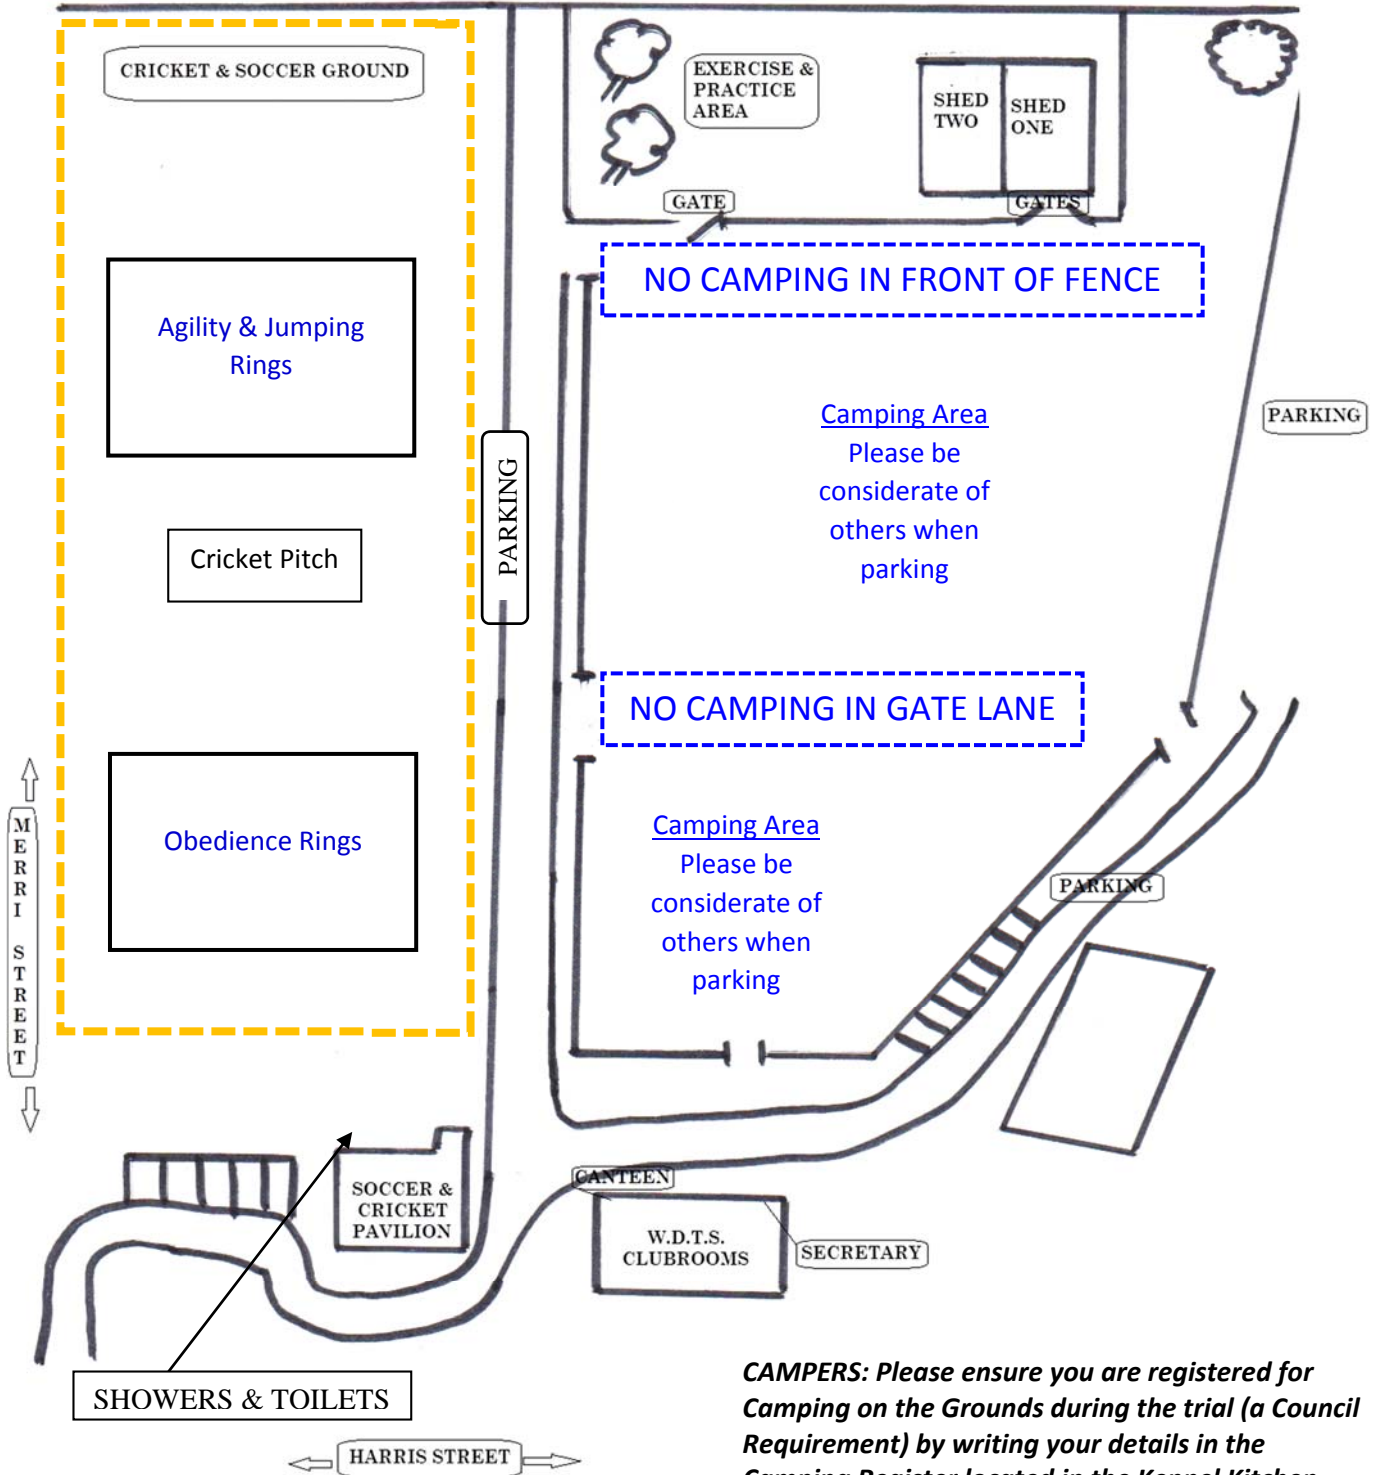

CAMPERS: Please ensure you are registered for Camping on the Grounds during the trial (a Council Requirement) by writing your details in the Camping Register located in the Kennel Kitchen. Security has been arranged for Friday and Saturday nights, the WDTS is not responsible for any personal items left overnight at the grounds.