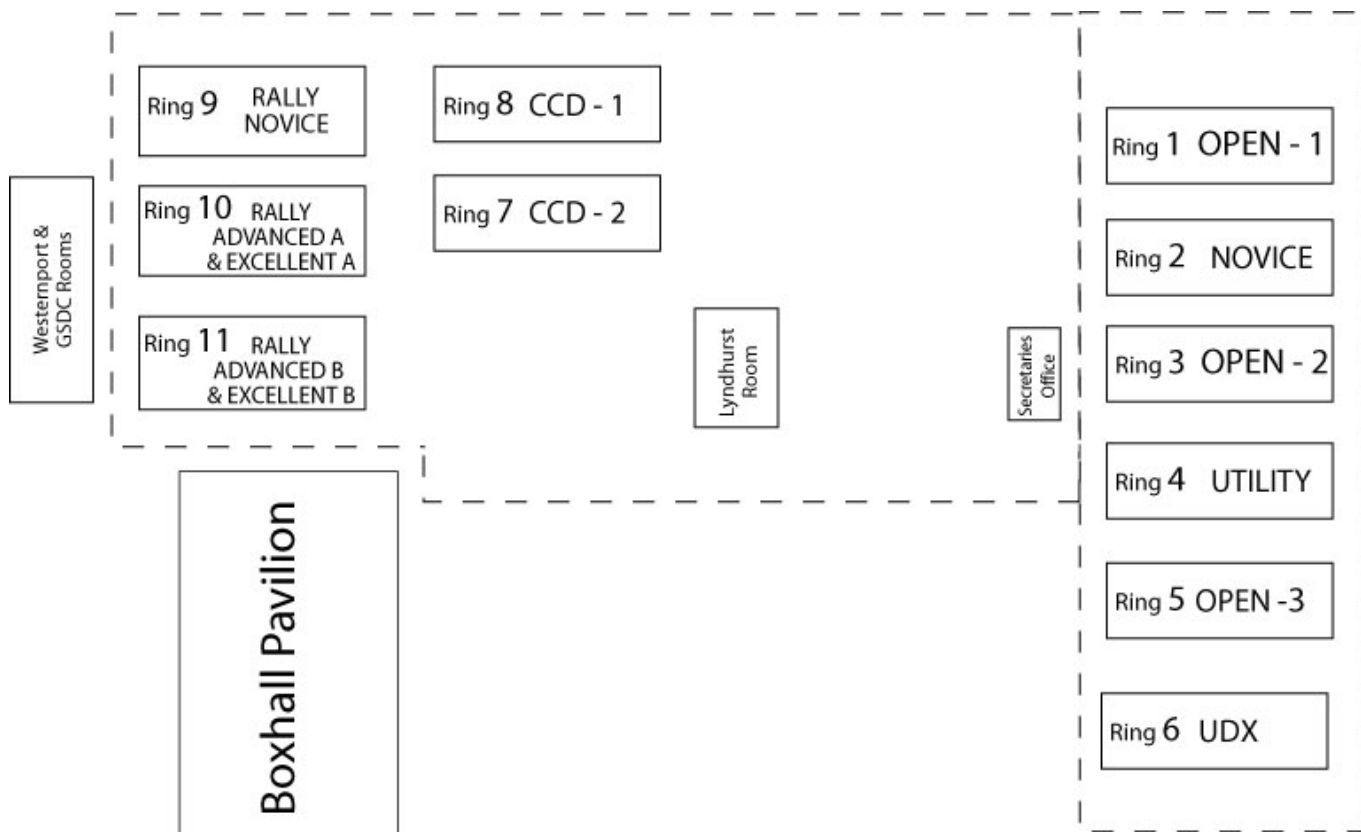

RING PLAN

PRECINCTS OF THE TRIAL

The precincts of this trial are the entire grassed competition area plus an exclusion zone of 10 metres around that area and all other rings set up, as indicated by the dotted line on the plan shown on the previous page.