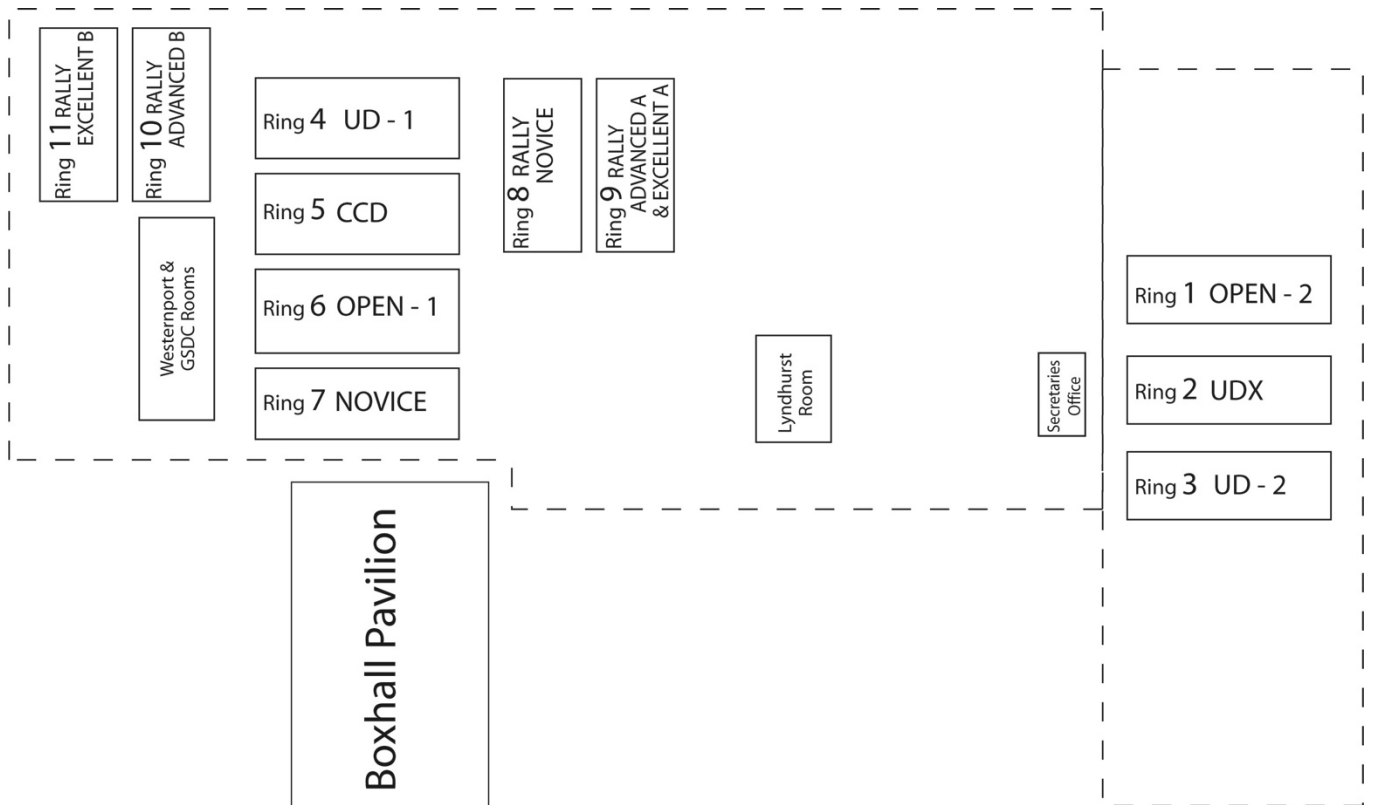

RING PLAN

PRECINCTS OF THE TRIAL

The precincts of this trial are the entire grassed competition area plus an exclusion zone of 10 metres around that area and all other rings set up, as indicated by the dotted line on the plan shown on the previous page.