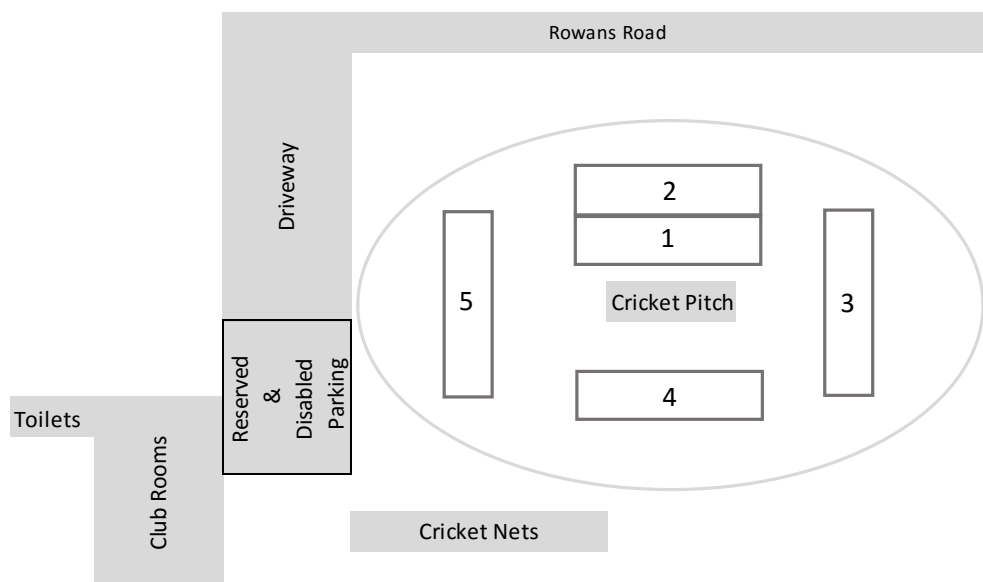

## PRECINCTS OF THE TRIAL

The precincts of the Trial is the area within the football oval fence line.

Dogs must be on lead or chain at all times whilst within the precincts of the trial.

ALL PARKING IN FRONT OF CLUBROOMS IS RESERVED.

## GROUND LAYOUT

\*\* map not to scale