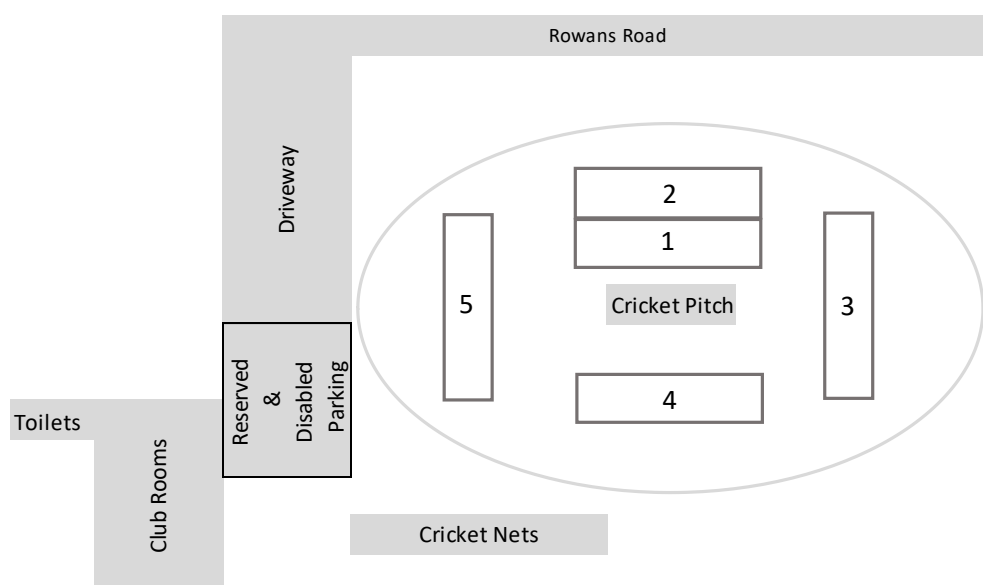

## PRECINCTS OF THE TRIAL

The precincts of the Trial is the area within the football oval fence line.

Dogs must be on lead or chain at all times whilst within the precincts of the trial.

ALL PARKING IN FRONT OF CLUBROOMS IS RESERVED.

## GROUND LAYOUT

\*\* map not to scale