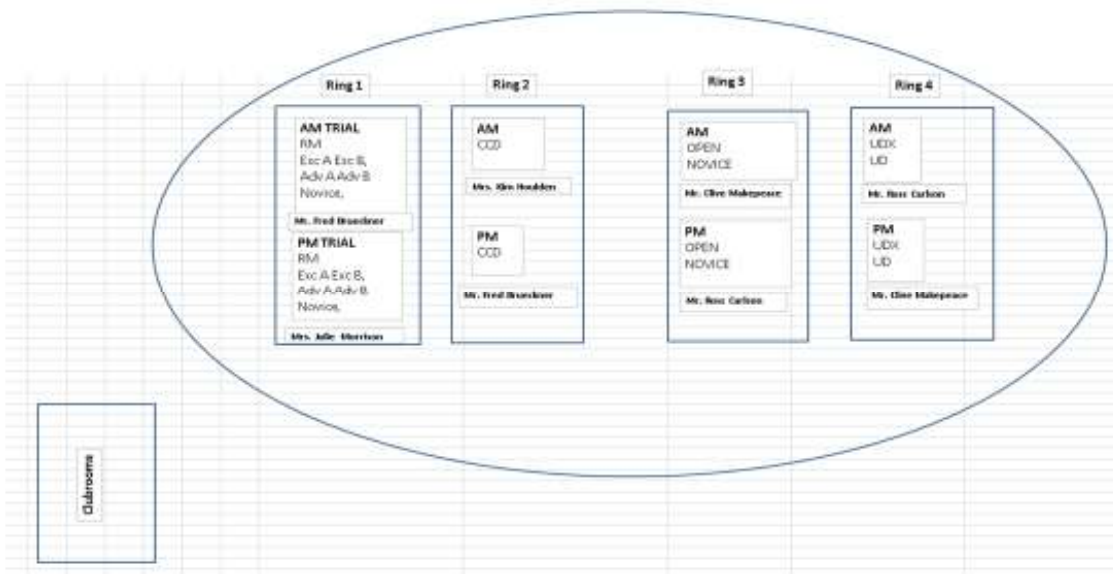

TRIAL INFORMATION

TRIAL SECRETARY: - Julie Lovell
VCA REP: - Lorna Piper
VETTING OFFICER: - Julie Lovell / Lou Reason

COMPETITORS, PLEASE NOTE:

These Trials are conducted under the Rules & Regulations of the Victorian Canine Association Inc.

Where multiple entries have been received we have tried to avoid clashes, however, it is the **competitor's responsibility** to notify the Ring Steward in each ring **prior to the commencement of the trial** if there is the possibility of being in two rings at once.

Every effort has been made to ensure that competitor's names & their dog's names have been spelt correctly, but if errors have occurred in the catalogue please notify the Secretary **BEFORE** Presentation so that your scorecard can be completed correctly.

PRECINCTS OF THE TRIAL

All dogs must remain on lead within the precinct of the trial.

The precincts of the trial are within the fenced area of the Velodrome.

Note: Please have respect for other competitors and do not train your dog near the ring areas. Thank you.

The Club would like to wish each competitor the best of luck & hope you have an enjoyable day!

SPECIAL AWARDS for both AM & PM Trials

High In Trial - Sash and Prize
Highest scoring East Gippsland Member in Trial
Highest scoring Bairnsdale Member in Trial
Highest scoring Gippsland Member in Trial

A Big THANK YOU to Our Judges.....In Order of Judging

Obedience Classes	Rally Obedience Classes
Mr. Clive Makepeace AM - OPEN & NOVICE - Ring 3 PM - UDX & UD - Ring 4	Mr. Fred Brueckner - Ring 1 AM - Masters, Excellent A, Excellent B, Advanced A, Advanced B, Novice
Mr. Ross Carlson AM - UDX & UD - Ring 4 PM - OPEN & NOVICE - Ring 3	Mrs. Julie Morrison - Ring 1 PM - Masters, Excellent A, Excellent B, Advanced A, Advanced B, Novice
Mrs Kim Houlden - Ring 2 AM - CCD	
Mr. Fred Brueckner - Ring 2 PM - CCD