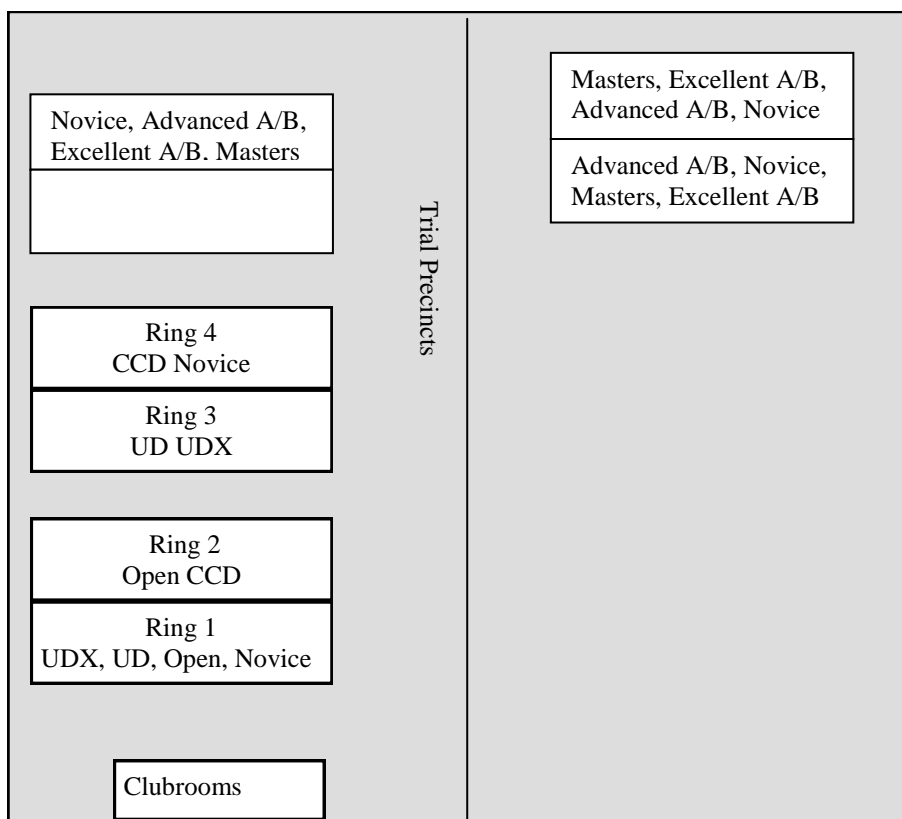

VCA Rep: Julie Lovell
First Aid Officers: Stacey Murphy

Walking the ring for Rally will take place 15 mins before scheduled start time.
Rings will close for lunch at discretion of judges

Sash and trophy for 1st place, Ribbons for 2nd & 3rd. Title ribbons. Qualifying and Title ribbons
Highest scoring in Obedience trial
Highest scoring Bairnsdale Member in CCD
Highest scoring Bairnsdale, East Gippsland & Gippsland member in obedience trial
Rally Obedience – Sash and trophy for 1st place, Ribbons for 2nd & 3rd places