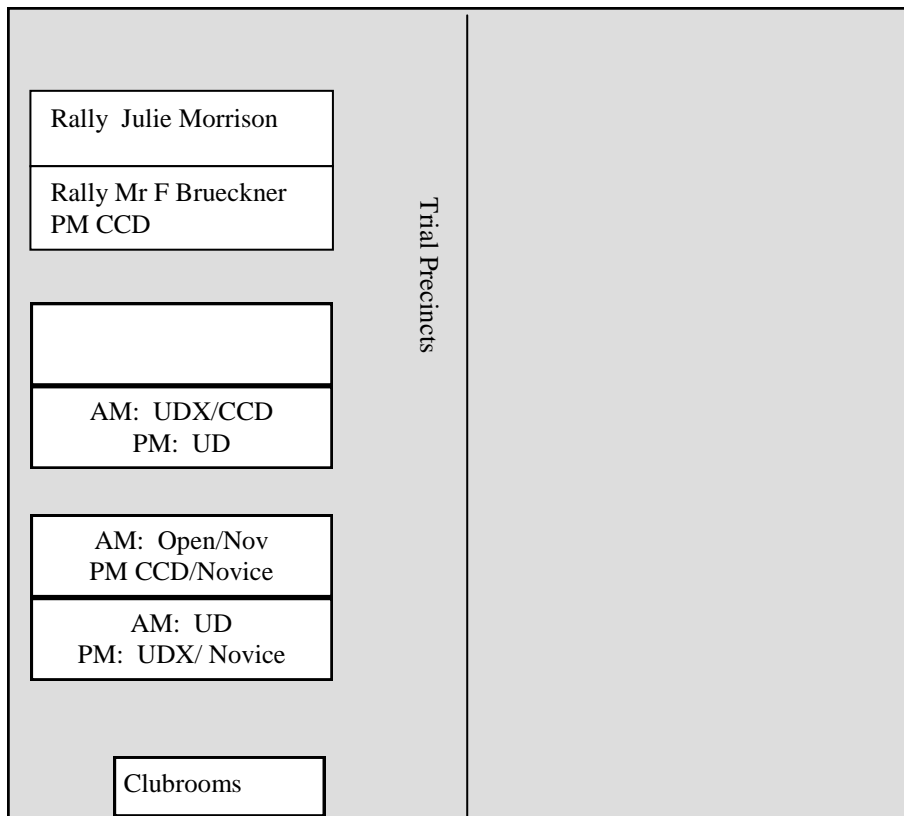

Walking the ring for Rally will take place 15 mins before scheduled start time. Rally rings will close for lunch at discretion of judges.

Sash and trophy for 1st place, Ribbons for 2nd & 3rd. Title ribbons. Qualifying and Title ribbons

Trial Precincts are defined by the gateway and fence, and the roped off area to the right of the rings, and includes the clubrooms, behind the rings and and to the fence past the last ring.

Puppy Pens are not to be used to run dogs while the trials are on.